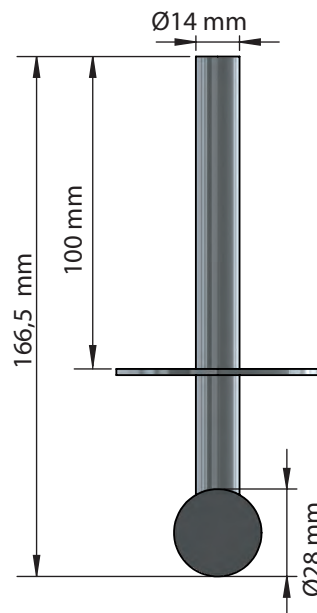

Cleaning and maintenance

Stainless steel surfaces should be cleaned with a microfibre cloth, glass cleaner or other non abrasive and gentle agents.

Attention:

Never use solvents or aggressive household cleaners like bleach, acids (e.g. descalers) or ammonia-based bathroom cleaner to clean the product. Steel wool and hard brushes can permanently damage the surface of the steel.