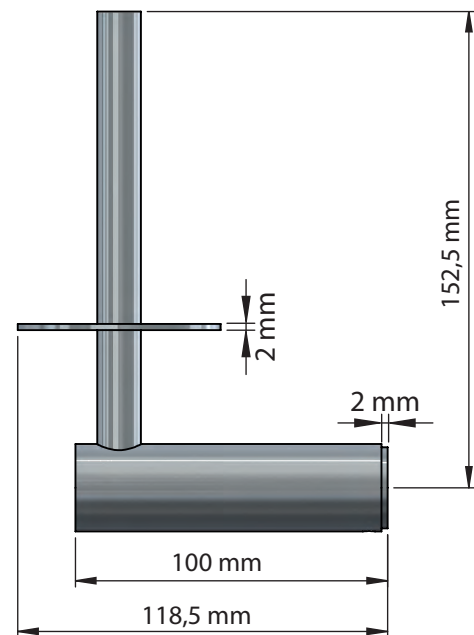

Cleaning and maintenance

Stainless steel surfaces should be cleaned with a microfibre cloth, glass cleaner or other non abrasive and gentle agents.

Attention:

Never use solvents or aggressive household cleaners like bleach, acids (e.g. descalers) or ammonia-based bathroom cleaner to clean the product. Steel wool and hard brushes can permanently damage the surface of the steel.