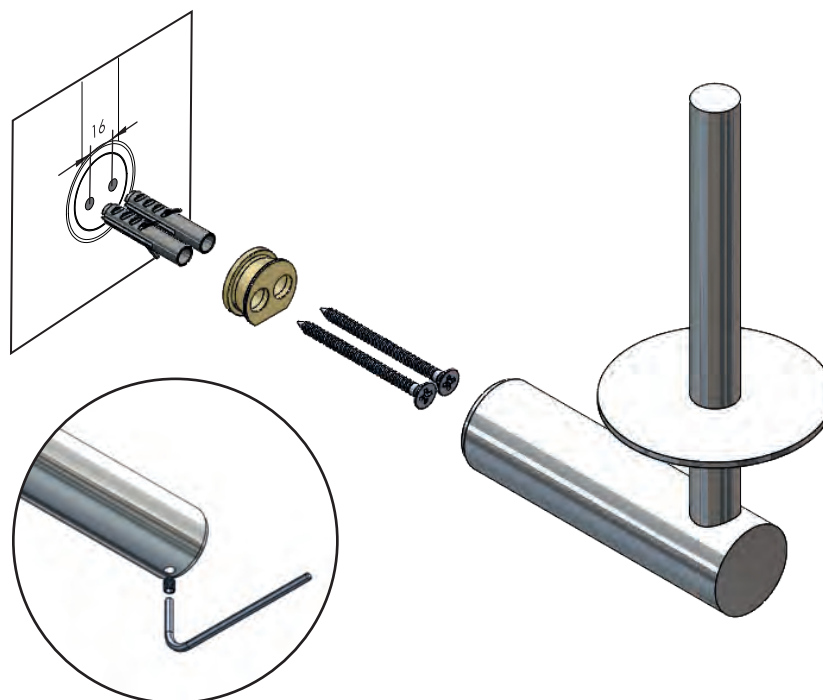

Cleaning and maintenance

Stainless steel surfaces should be cleaned with a microfibre cloth, glass cleaner or other non abrasive and gentle agents.

Attention:

Never use solvents or aggressive household cleaners like bleach, acids (e.g. descalers) or ammonia-based bathroom cleaner to clean the product. Steel wool and hard brushes can permanently damage the surface of the steel.