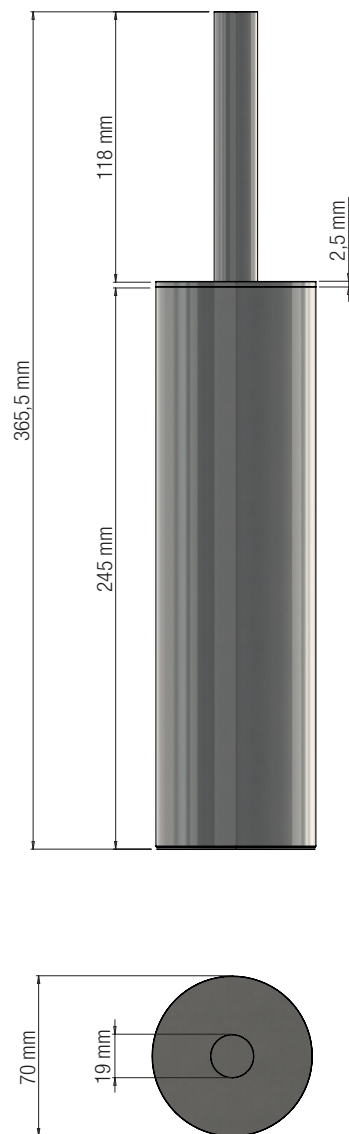

FROST
DENMARK

**NOVA2
TOILET BRUSH 9**

Fitting instruction

N1970

Material: Stainless steel, AISI 304
Design: Bønnelycke mdd.
Manufacturer: FROST A/S

TOILET BRUSH 9

MAINTENANCE

Cleaning and maintenance

Replaceable Brush (N1970.res.o)
New replaceable brush heads can be purchased on WWW.FROST.DK

FROST

DENMARK

Bavne Allé 32 DK-8370
Hadsten
+45 8761 0032
info@frost.dk

www.frostdenmark.com

01970

N1970

N1970-C