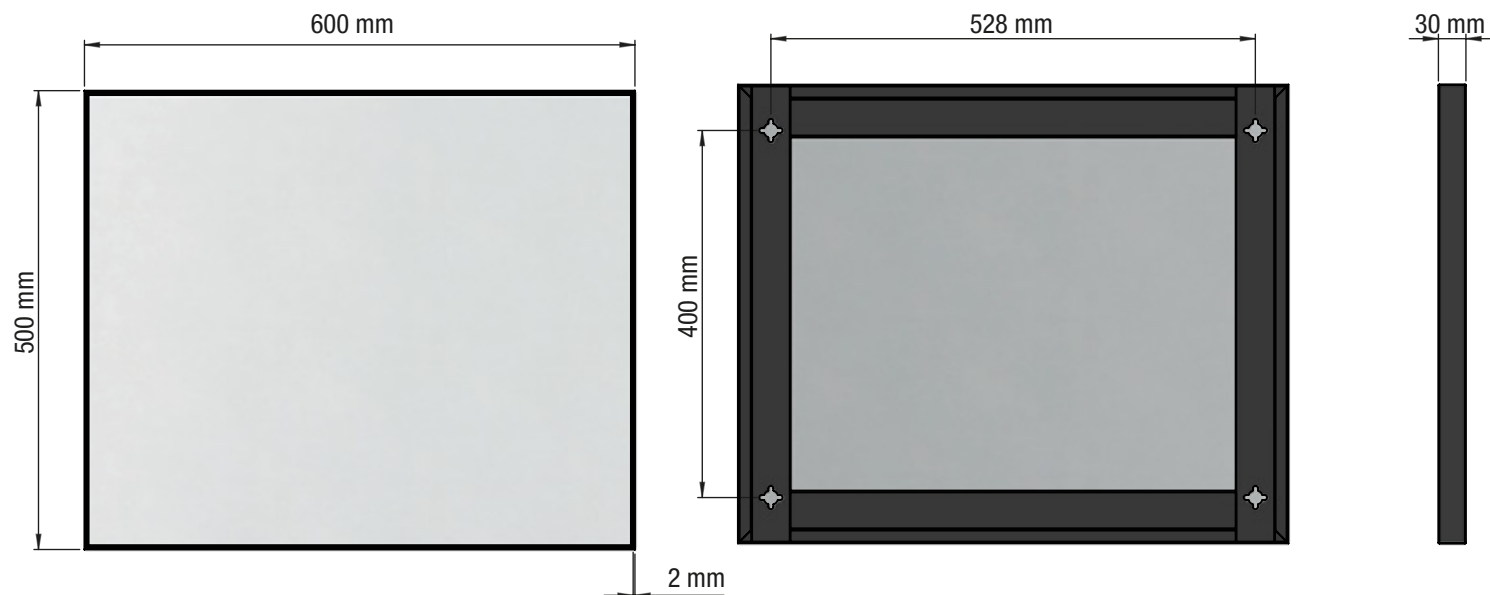

FROST
DENMARK

MIRROR 4135

www.frostdenmark.com

U4135-B

U4135-W

Material: Aluminium
Design: Bønnelycke mdd
Manufacturer: FROST A/S,
Bavne Alle 32, DK-8370 Hadsten

Exclusion of liability

FROST accepts no liability whatsoever for damage to persons or property that occurs or has occurred as a result of improper installation or maintenance, particularly if the safety instructions and other points to note listed are not or have not been observed in full.