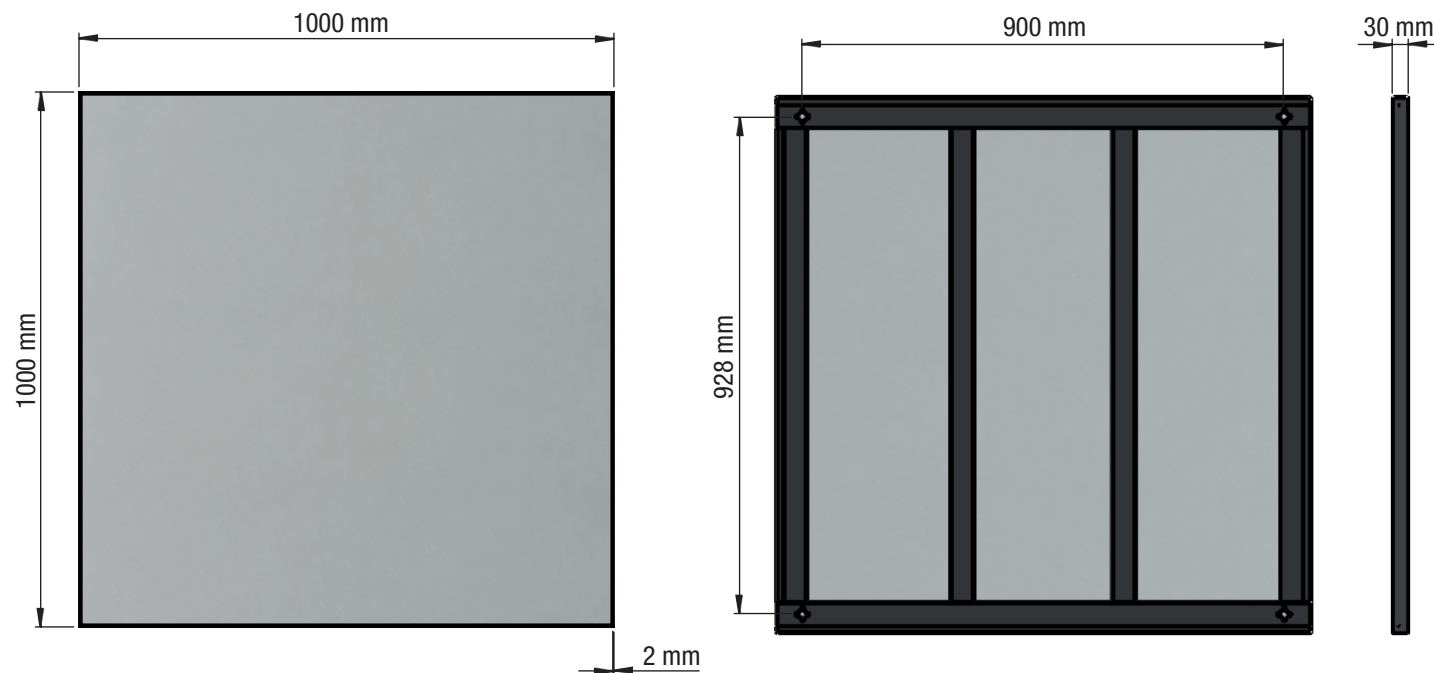

FROST
DENMARK

MIRROR 4143

www.frostdenmark.com

Matt Black:
U4143-B

Matt White:
U4143-W

Material: Aluminium
Design: Bønnelycke mdd
Manufacturer: FROST A/S
Bavne Alle 32, 8370 Hadsten

Exclusion of liability

FROST accepts no liability whatsoever for damage to persons or property that occurs or has occurred as a result of improper installation or maintenance, particularly if the safety instructions and other points to note listed are not or have not been observed in full.