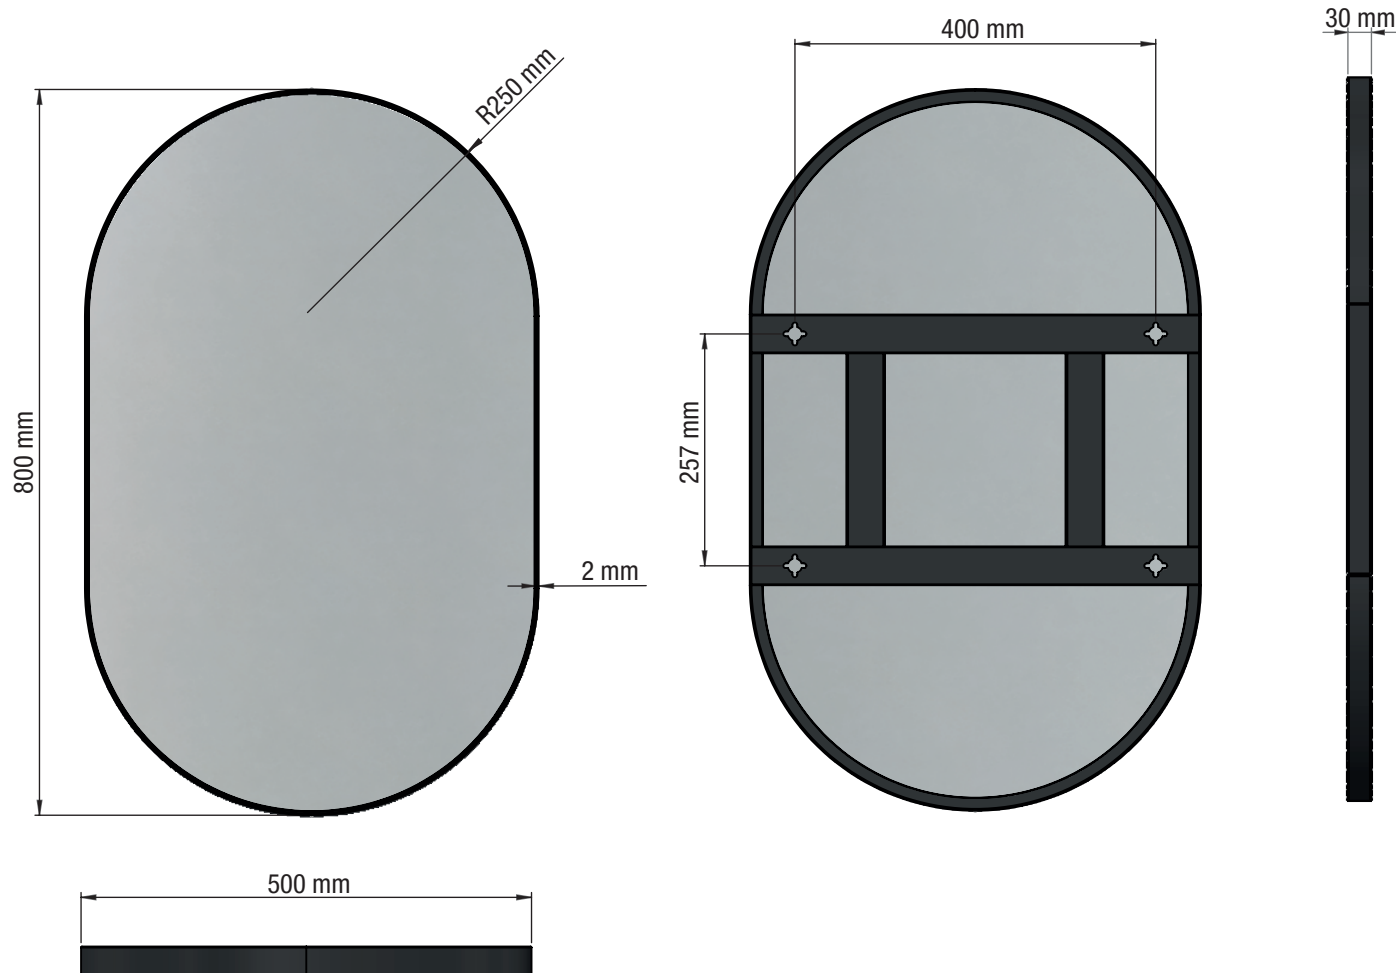

FROST
DENMARK

MIRROR 4138

www.frostdenmark.com

Matt Black:
U4138-B

Matt White:
U4138-W

Material: Aluminium
Design: Bønnelycke mdd
Manufacturer: FROST A/S
Bavne Alle 32, DK-8370 Hadsten

Exclusion of liability