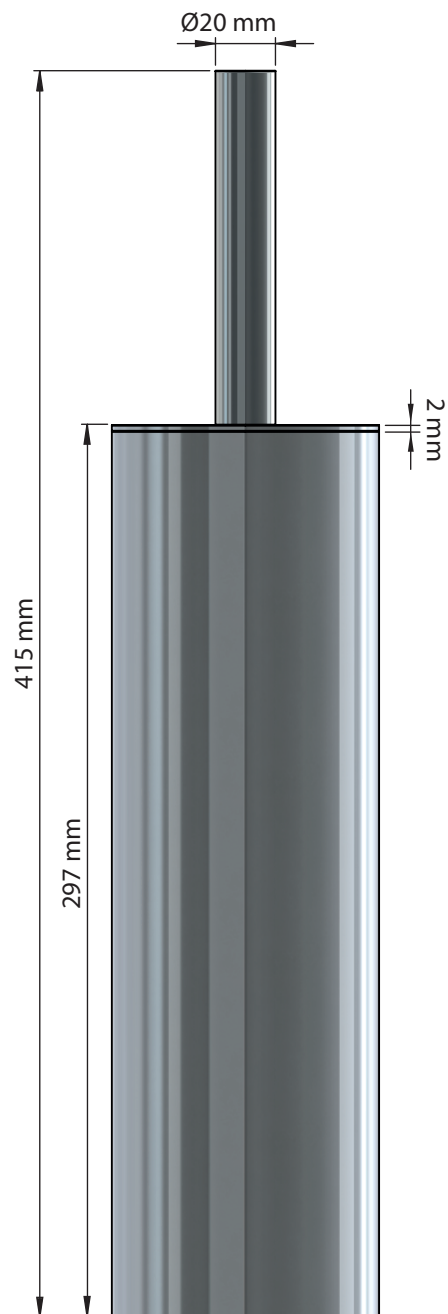

FROST
DENMARK

NOVA2
TOILET BRUSH 1

Fitting instruction
Montageanleitung
Monteringsvejledning
Monteringsvægledning
Montage hanleiding
Manuel de montage

N1910

Exclusion of liability

FROST accepts no liability whatsoever for damage to persons or property that occurs or has occurred as a result of improper installation or maintenance, particularly if the safety instructions and other points to note listed are not or have not been observed in full.

Warning and hazard notices

Improper mounting or use can lead to accidents and serious injuries.

TOILET BRUSH 1

Maintenance
Pflege
Vedligeholdelse

Skötsel
Verpleging
Entretien