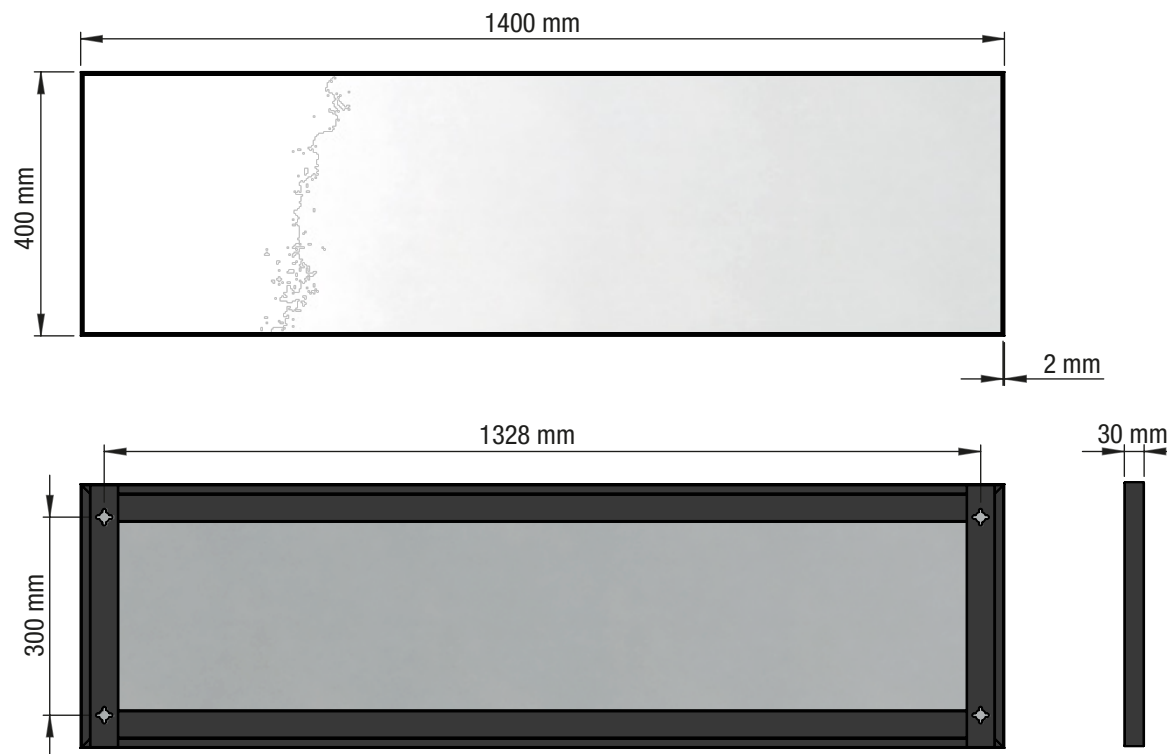

FROST
DENMARK

MIRROR 4137

www.frostdenmark.com

Matt Black:
U4137-B

Matt White
U4137-W

Material: Aluminium
Design: Bønnelycke mdd
Manufacturer: FROST A/S
Bavne Alle 32, 8370 Hadsten

Exclusion of liability

FROST accepts no liability whatsoever for damage to persons or property that occurs or has occurred as a result of improper installation or maintenance, particularly if the safety instructions and other points to note listed are not or have not been observed in full.