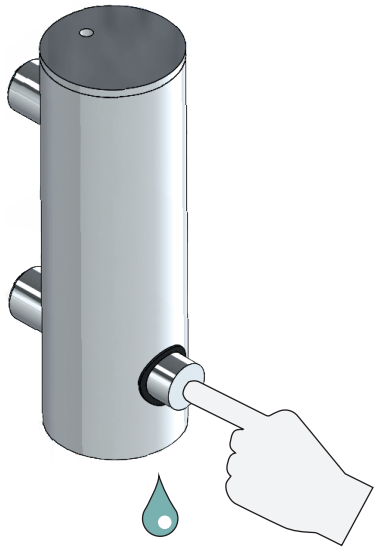

Operating   Buk
Bedienung   Bedienung
Betjening   Empleo