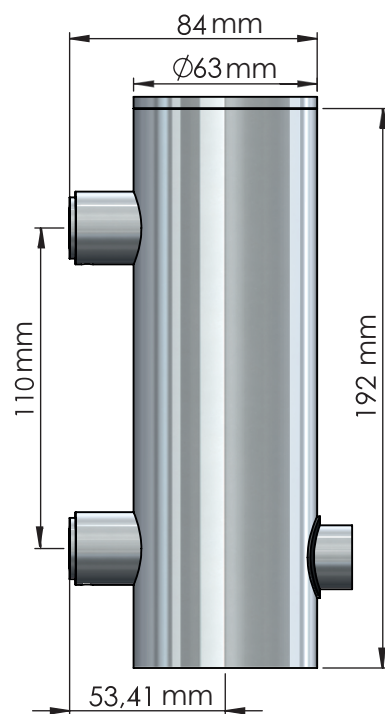

Exclusion of liability
FROST accepts no liability whatsoever for damage to persons or property that occurs or has occurred as a result of improper installation or maintenance, particularly if the safety instructions and other points to note listed are not or have not been observed in full.

Warning and hazard notices
Improper mounting or use can lead to accidents and serious injuries.

200 ml