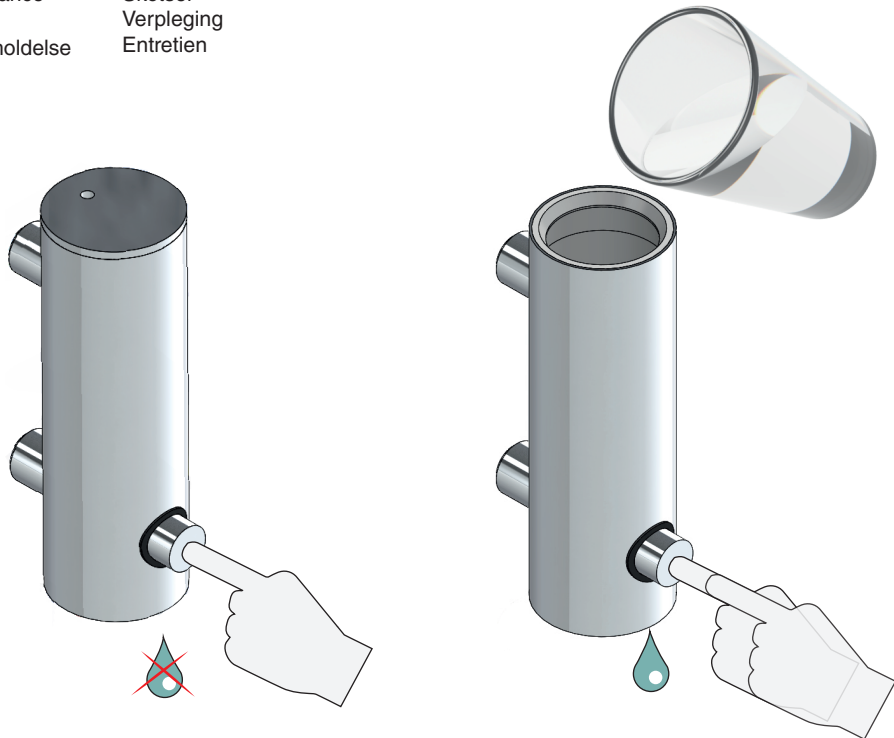

Maintenance   Skötsel
Pflege   Verpleging
Vedligeholdelse   Entretien