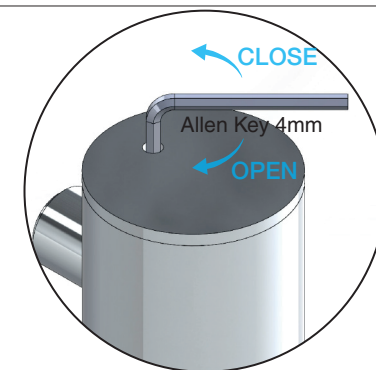

**Warning and hazard notices**  
Improper mounting or use can lead to accidents and serious injuries.

200 ml

NOTE: Do not mount the dispenser in the shower.

NOTE: Always use liquid with low viscosity, hence do not use shampoo, conditioner or shower gel etc.