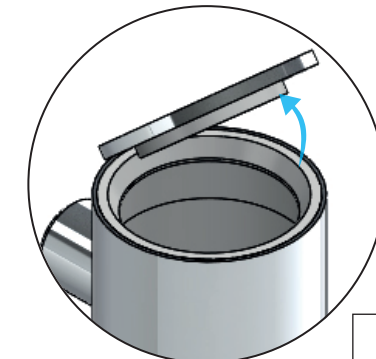

**Warning and hazard notices**  
Improper mounting or use can lead to accidents and serious injuries.

200 ml

NOTE: Do not mount the dispenser in the shower.

NOTE: Always use liquid with low viscosity, hence do not use shampoo, conditioner or shower gel etc.