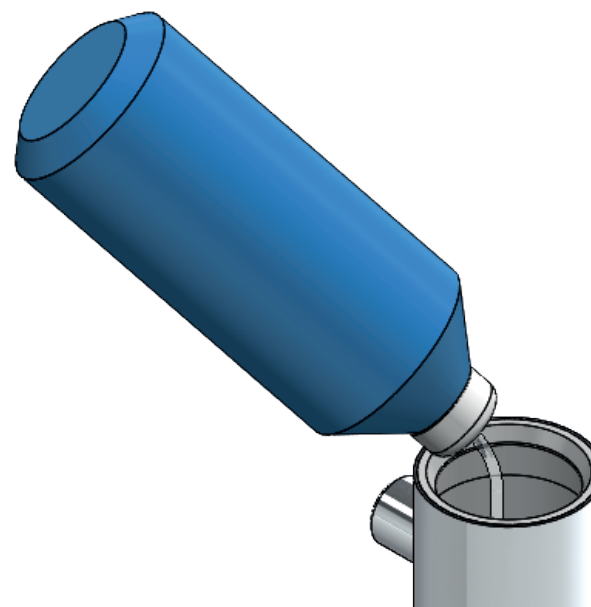

**Warning and hazard notices**  
Improper mounting or use can lead to accidents and serious injuries.

200 ml

NOTE: Do not mount the dispenser in the shower.

NOTE: Always use liquid with low viscosity, hence do not use shampoo, conditioner or shower gel etc.