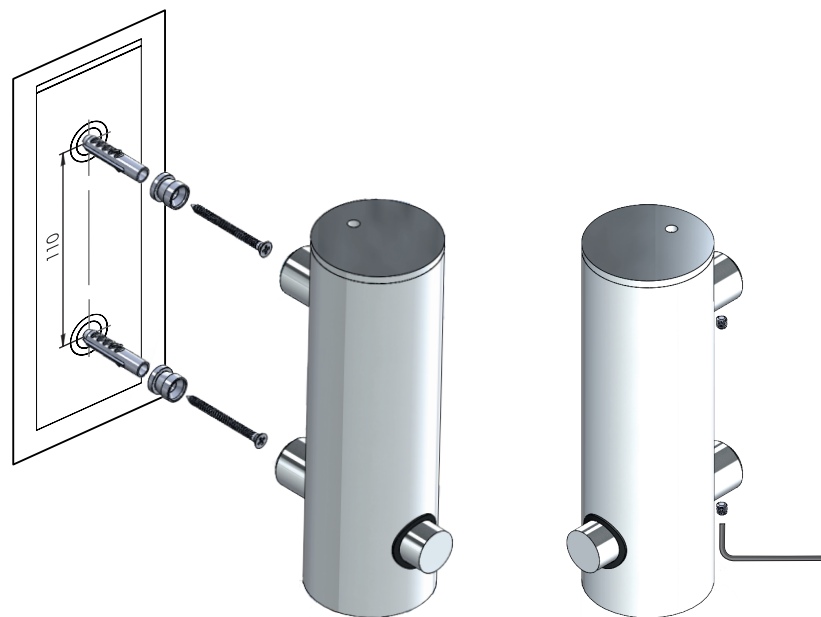

## NOVA2 SOAP DISPENSER 3

Fitting instruction  
Montageanleitung  
Monteringsvejledning  
Monteringsvægledning  
Montage hanleiding  
Manuel de montage

N1939

**Exclusion of liability**  
FROST accepts no liability whatsoever for damage to persons or property that occurs or has occurred as a result of improper installation or maintenance, particularly if the safety instructions and other points to note listed are not or have not been observed in full.

**Warning and hazard notices**  
Improper mounting or use can lead to accidents and serious injuries.

200 ml

NOTE: Do not mount the dispenser in the shower.

NOTE: Always use liquid with low viscosity, hence do not use shampoo, conditioner or shower gel etc.