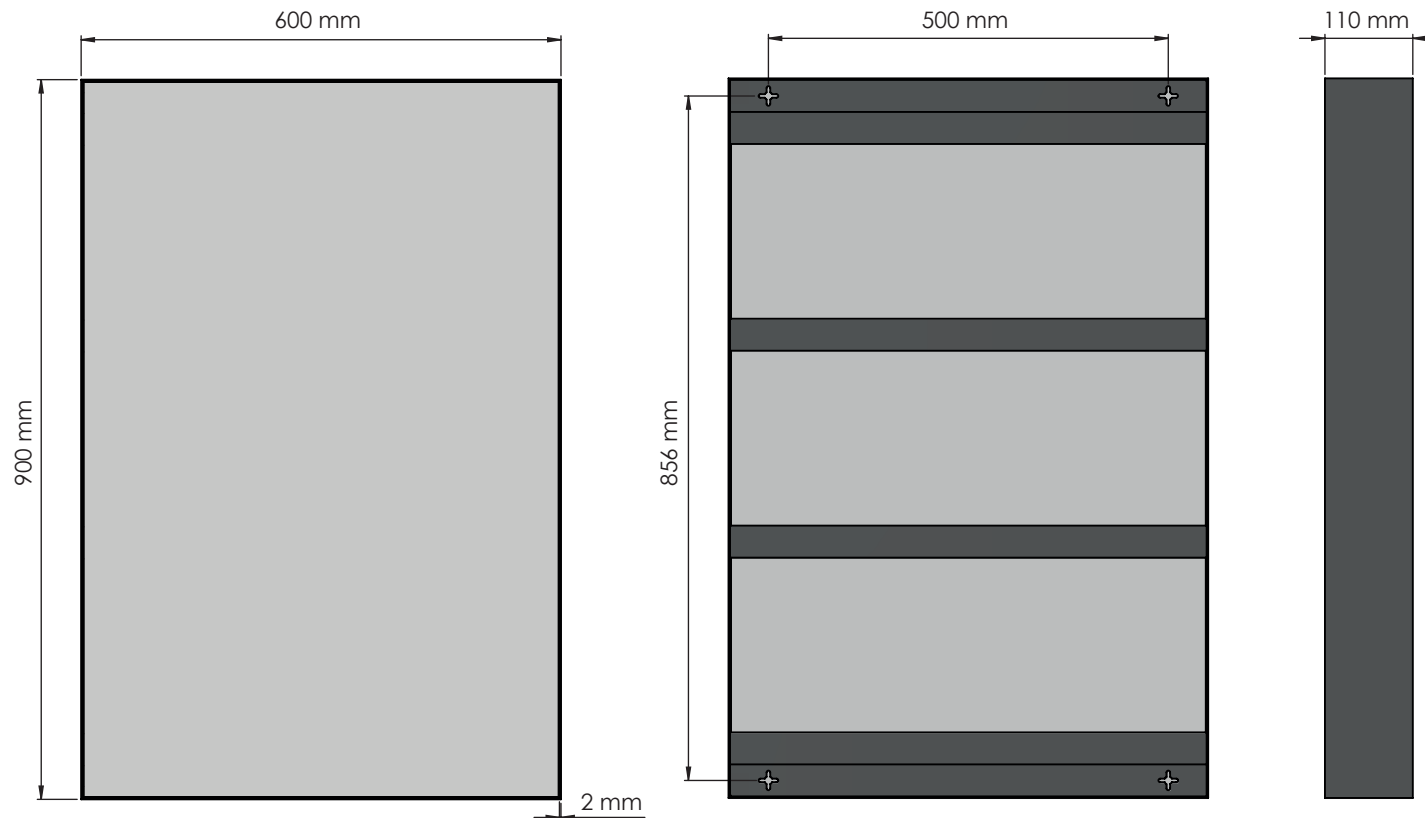

FROST
DENMARK

MIRROR 4128

www.frostdenmark.com

Matt Black:
U4128-B

Matt White:
U4128-W

Material: Aluminium
Design: Bønnelycke mdd
Manufacturer: FROST A/S
Bavne Alle 32, 8370 Hadsten

Exclusion of liability

FROST accepts no liability whatsoever for damage to persons or property that occurs or has occurred as a result of improper installation or maintenance, particularly if the safety instructions and other points to note listed are not or have not been observed in full.

- | | |
|---|---|
| 4x | 4x |
|  |  |
| D8 - H38 | D11 - DB5 - L44 |
| (A) | (B) |