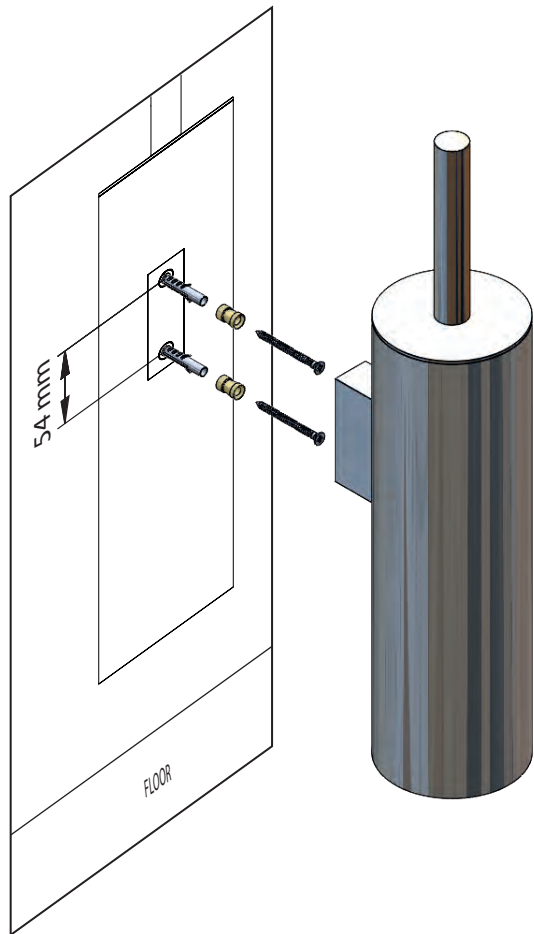

**FROST**  
DENMARK

NOVA2  
TOILET BRUSH 2

Fitting instruction  
Montageanleitung  
Monteringsvejledning  
Monteringsvægledning  
Montage hanleiding  
Manuel de montage

N1911

**Exclusion of liability**

FROST accepts no liability whatsoever for damage to persons or property that occurs or has occurred as a result of improper installation or maintenance, particularly if the safety instructions and other points to note listed are not or have not been observed in full.

**Warning and hazard notices**

Improper mounting or use can lead to accidents and serious injuries.

TOILET BRUSH 2

Maintenance      Skötsel  
 Pflege              Verpleging  
 Vedligeholdelse    Entretien

## TOILET BRUSH 2

(A)

2x

D6 - H30

(B)

2x

D7.8 - DB4.0 - L45

(C)

2x

M5 - P0.8 - L5

(D)

1x

2,5MM