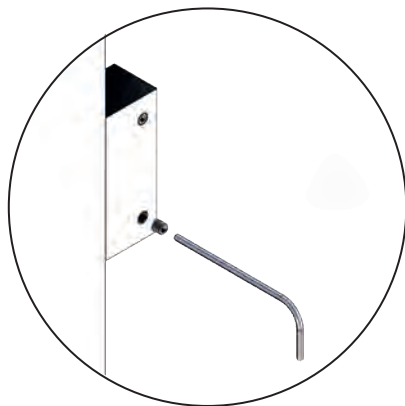

**FROST**  
DENMARK

NOVA2  
TOILET BRUSH 2

Fitting instruction  
Montageanleitung  
Monteringsvejledning  
Monteringsvægledning  
Montage hanleiding  
Manuel de montage

N1911

**Exclusion of liability**

FROST accepts no liability whatsoever for damage to persons or property that occurs or has occurred as a result of improper installation or maintenance, particularly if the safety instructions and other points to note listed are not or have not been observed in full.

**Warning and hazard notices**

Improper mounting or use can lead to accidents and serious injuries.

TOILET BRUSH 2

Maintenance      Skötsel  
 Pflege              Verpleging  
 Vedligeholdelse    Entretien