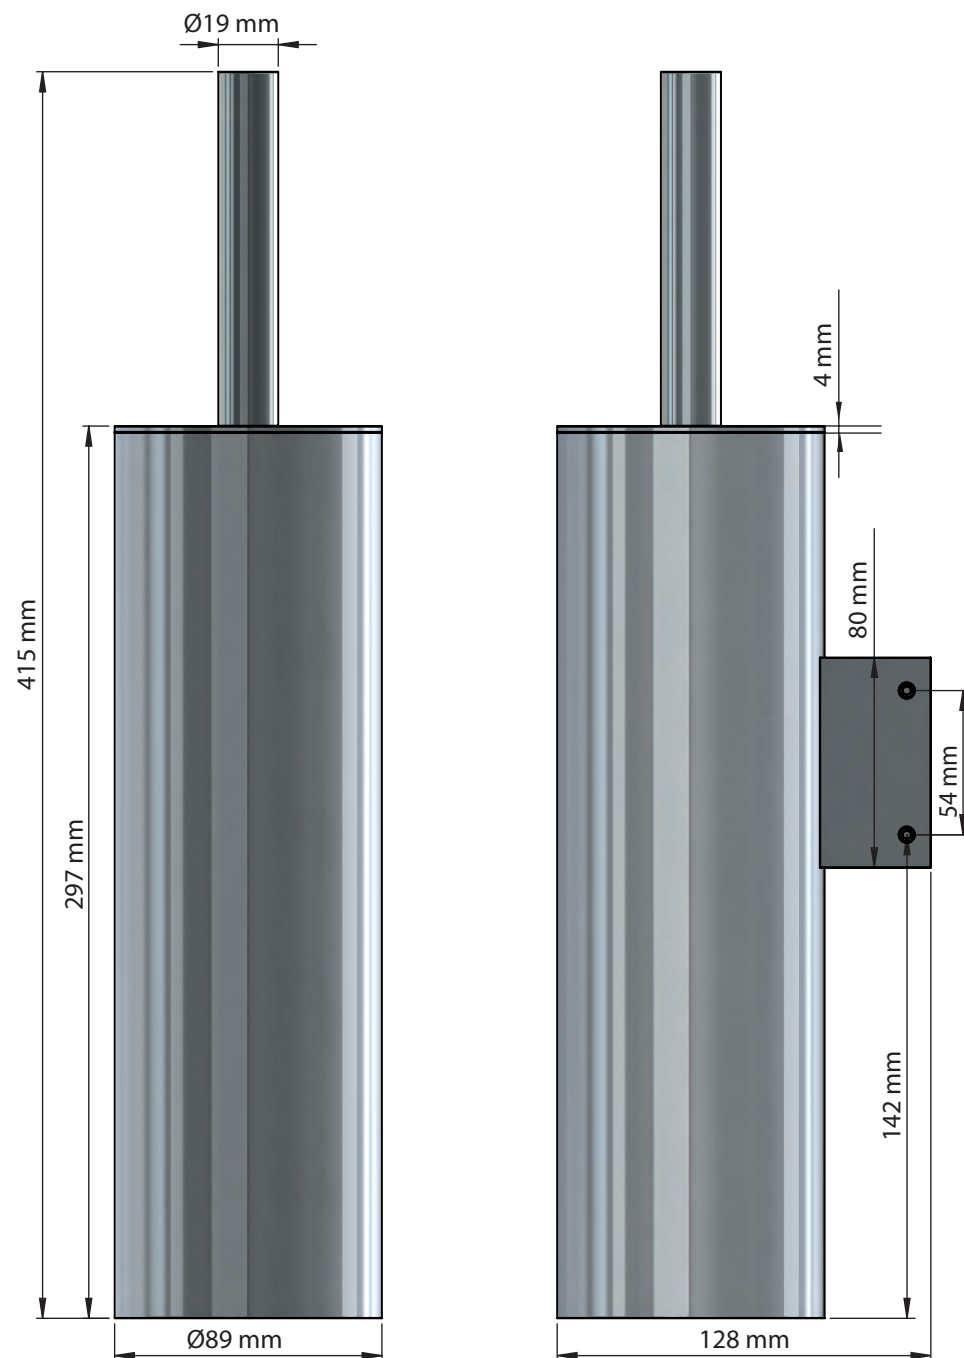

FROST
DENMARK

NOVA2
TOILET BRUSH 2

Fitting instruction
Montageanleitung
Monteringsvejledning
Monteringsvægledning
Montage hanleiding
Manuel de montage

N1911

Exclusion of liability

FROST accepts no liability whatsoever for damage to persons or property that occurs or has occurred as a result of improper installation or maintenance, particularly if the safety instructions and other points to note listed are not or have not been observed in full.

Warning and hazard notices

Improper mounting or use can lead to accidents and serious injuries.

TOILET BRUSH 2