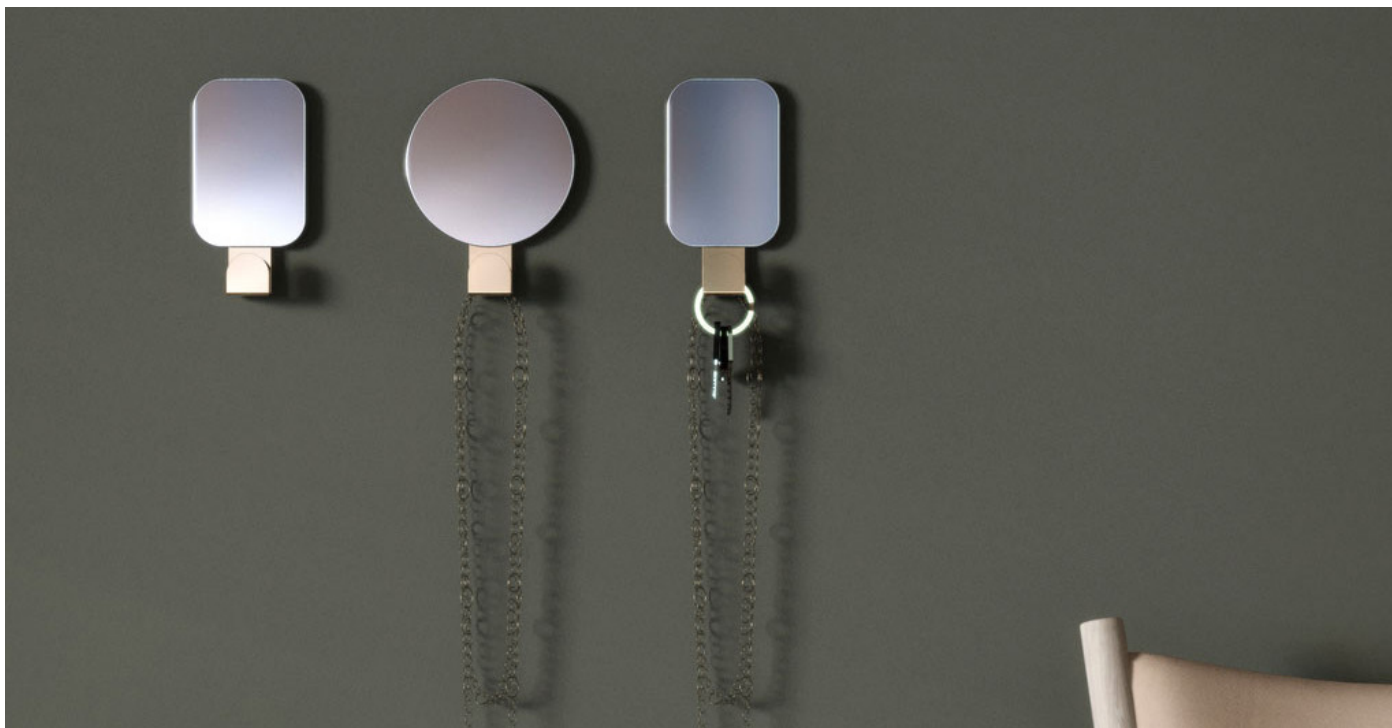

UNU MIRROR 4120 - PRODUCT SHEET

U4120

Material: Stainless steel, AISI 304

Design: Bønnelycke mdd
Manufacturer: FROST A/S

Dimensions:

U4120

Height: 160 mm

Width: 120 mm

Projection: 38 mm

Mirror: Ø120 mm

Attention:

Never use solvents or aggressive household cleaners like bleach, acids (e.g. descalers) or ammonia-based bathroom cleaner to clean the product. Steel wool and hard brushes can permanently damage the surface of the steel.