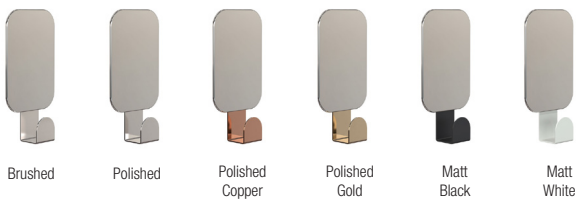

UNU MIRROR 4121 - PRODUCT SHEET

U4121

Material: Stainless steel, AISI 304

Design: Bønnelycke mdd
Manufacturer: FROST A/S

Dimensions:

U4121

Height: 160 mm

Width: 80 mm

Projection: 38 mm

Mirror: 120 x 80 mm

Attention:

Never use solvents or aggressive household cleaners like bleach, acids (e.g. descalers) or ammonia-based bathroom cleaner to clean the product. Steel wool and hard brushes can permanently damage the surface of the steel.