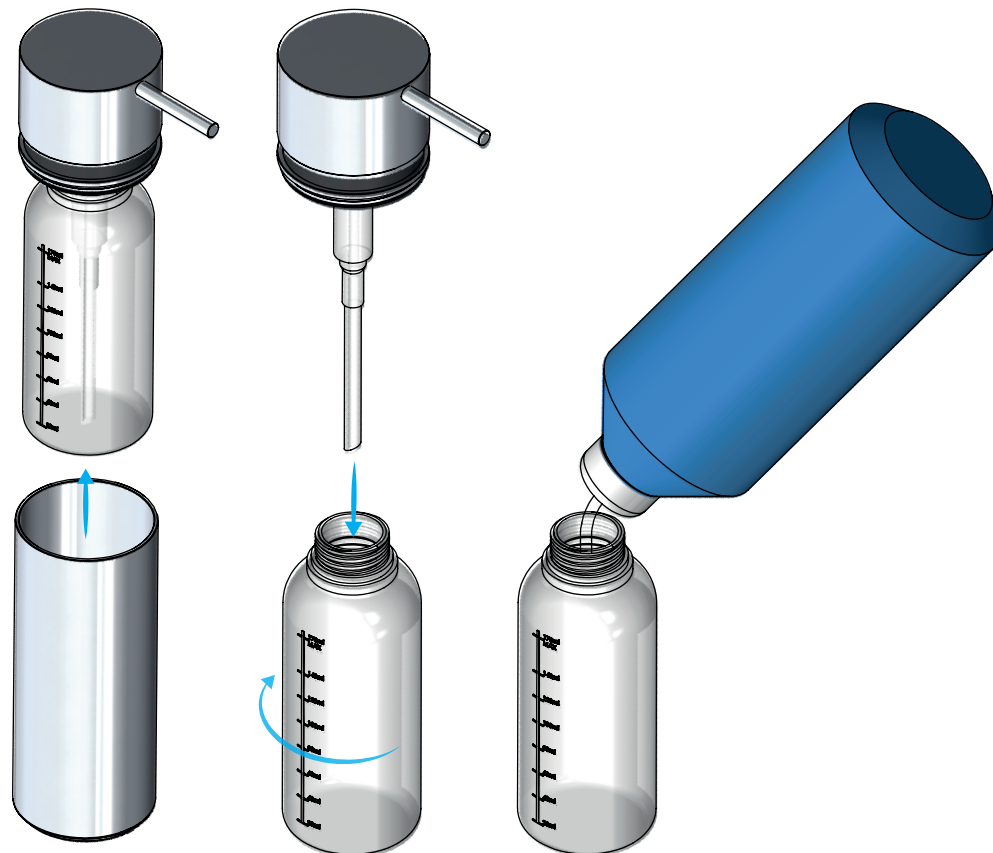

FROST

DENMARK

NOVA2 SOAP DISPENSER 1

Fitting instruction
Montageanleitung
Monteringsvejledning
Monteringsvægledning
Montage hanleiding
Manuel de montage

N1926

Exclusion of liability

FROST accepts no liability whatsoever for damage to persons or property that occurs or has occurred as a result of improper installation or maintenance, particularly if the safety instructions and other points to note listed are not or have not been observed in full.

Warning and hazard notices

Improper mounting or use can lead to accidents and serious injuries.

170 ml

Liquid soap	Cremetvål	pH Neutral
Cremeseife	Crème zeep	pH Neutraal
Cremesæbe	Savon crème	pH Neutre

Operating Buk
Bedienung Bedienung
Betjening Emploi

Maintenance Skötsel
Pflege Verpleging
Vedligeholdelse Entretien

MAINTAINING THE DISPENSER

If the dispenser is not used for a long period of time and becomes clogged, pour warm water into the dispenser and gently pump it to clear the blockage.