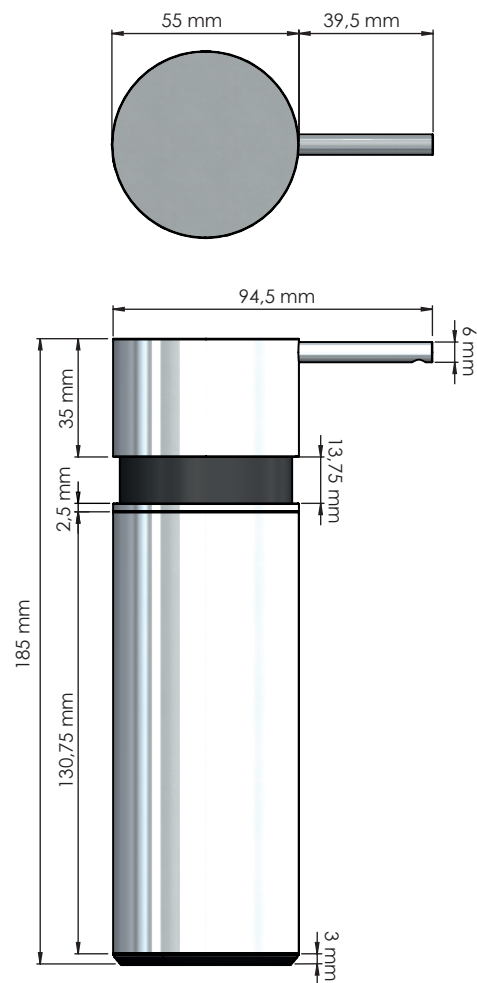

FROST

DENMARK

NOVA2 SOAP DISPENSER 1

Fitting instruction
Montageanleitung
Monteringsvejledning
Monteringsvægledning
Montage hanleiding
Manuel de montage

N1926

Exclusion of liability

FROST accepts no liability whatsoever for damage to persons or property that occurs or has occurred as a result of improper installation or maintenance, particularly if the safety instructions and other points to note listed are not or have not been observed in full.

Warning and hazard notices

Improper mounting or use can lead to accidents and serious injuries.

170 ml