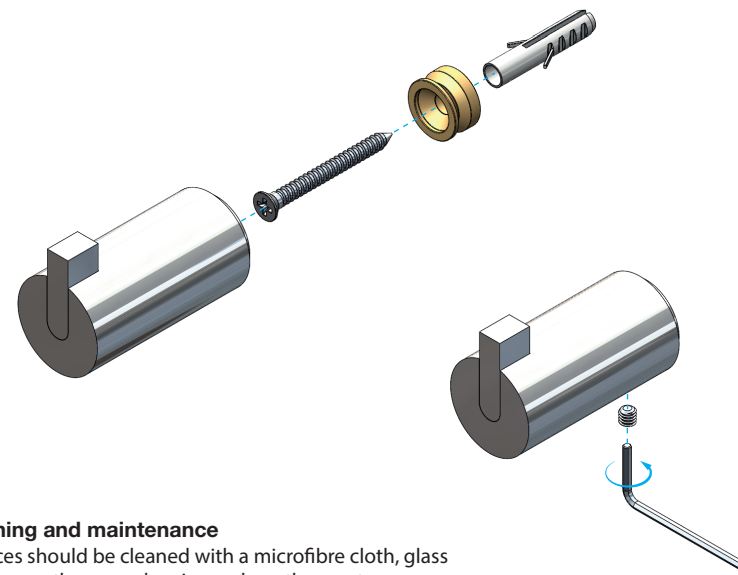

FROST

DENMARK

NOVA2
HOOK 6 & HOOK 6L

Fitting instruction
Montageanleitung
Monteringsvejledning
Monteringsvægledning
Montage hanleiding
Manuel de montage

N1901-1

N1901-2

Exclusion of liability

FROST accepts no liability whatsoever for damage to persons or property that occurs or has occurred as a result of improper installation or maintenance, particularly if the safety instructions and other points to note listed are not or have not been observed in full.

N1901-1

N1901-2

Cleaning and maintenance

Surfaces should be cleaned with a microfibre cloth, glass cleaner or other non abrasive and gentle agents.

Attention:

Never use solvents or aggressive household cleaners like bleach, acids (e.g. descalers) or ammonia-based bathroom cleaner to clean the product. Steel wool and hard brushes can permanently damage the surface of the steel.