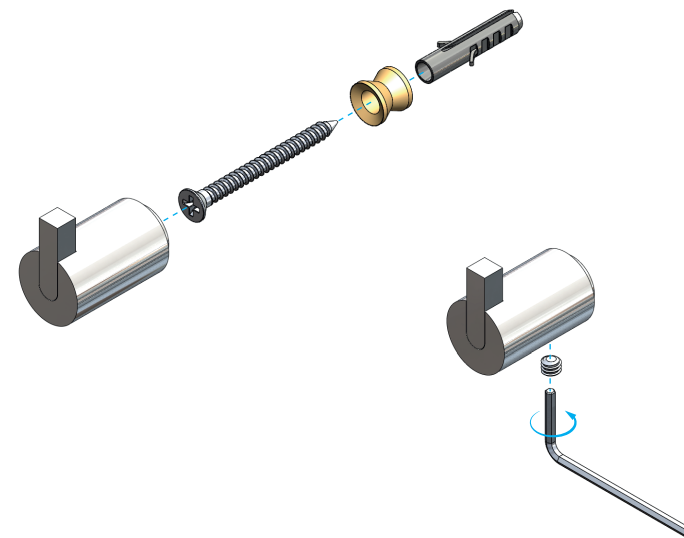

FROST

DENMARK

NOVA2
HOOK 6 & HOOK 6L

Fitting instruction
Montageanleitung
Monteringsvejledning
Monteringsvægledning
Montage hanleiding
Manuel de montage

N1901-1

N1901-2

Exclusion of liability

FROST accepts no liability whatsoever for damage to persons or property that occurs or has occurred as a result of improper installation or maintenance, particularly if the safety instructions and other points to note listed are not or have not been observed in full.

N1901-1