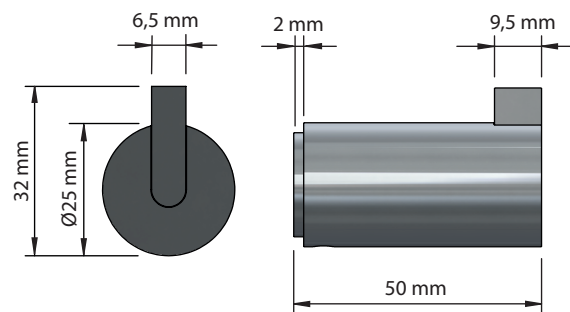

FROST

DENMARK

NOVA2
HOOK 6 & HOOK 6L

Fitting instruction
Montageanleitung
Monteringsvejledning
Monteringsvægledning
Montage hanleiding
Manuel de montage

N1901-1

N1901-2

Exclusion of liability

FROST accepts no liability whatsoever for damage to persons or property that occurs or has occurred as a result of improper installation or maintenance, particularly if the safety instructions and other points to note listed are not or have not been observed in full.

N1901-1

N1901-2

Cleaning and maintenance

Surfaces should be cleaned with a microfibre cloth, glass cleaner or other non abrasive and gentle agents.

Attention:

Never use solvents or aggressive household cleaners like bleach, acids (e.g. descalers) or ammonia-based bathroom cleaner to clean the product. Steel wool and hard brushes can permanently damage the surface of the steel.