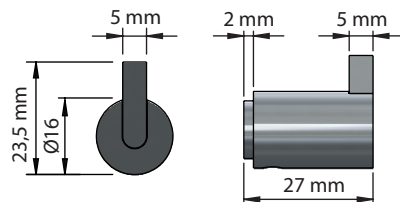

FROST

DENMARK

NOVA2
HOOK 6 & HOOK 6L

Fitting instruction
Montageanleitung
Monteringsvejledning
Monteringsvægledning
Montage hanleiding
Manuel de montage

N1901-1

N1901-2

Exclusion of liability

FROST accepts no liability whatsoever for damage to persons or property that occurs or has occurred as a result of improper installation or maintenance, particularly if the safety instructions and other points to note listed are not or have not been observed in full.

N1901-1

N1901-2

Cleaning and maintenance

Surfaces should be cleaned with a microfibre cloth, glass cleaner or other non abrasive and gentle agents.

Attention:

Never use solvents or aggressive household cleaners like bleach, acids (e.g. descalers) or ammonia-based bathroom cleaner to clean the product. Steel wool and hard brushes can permanently damage the surface of the steel.