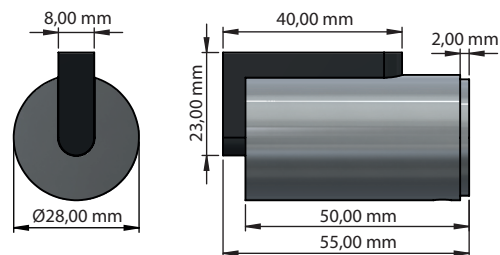

FROST

DENMARK

NOVA2 DOOR STOP 1 & 2

Fitting instruction
Montageanleitung
Monteringsvejledning
Monteringsvægledning
Montage hanleiding
Manuel de montage

Exclusion of liability

FROST accepts no liability whatsoever for damage to persons or property that occurs or has occurred as a result of improper installation or maintenance, particularly if the safety instructions and other points to note listed are not or have not been observed in full.

Warning and hazard notices

Improper mounting or use can lead to accidents and serious injuries.

N1931