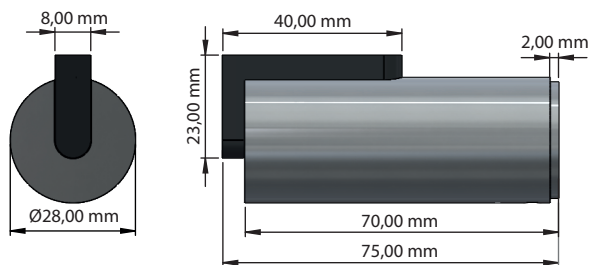

FROST

DENMARK

NOVA2 DOOR STOP 1 & 2

Fitting instruction
Montageanleitung
Monteringsvejledning
Monteringsvægledning
Montage hanleiding
Manuel de montage

Exclusion of liability

FROST accepts no liability whatsoever for damage to persons or property that occurs or has occurred as a result of improper installation or maintenance, particularly if the safety instructions and other points to note listed are not or have not been observed in full.

Warning and hazard notices

Improper mounting or use can lead to accidents and serious injuries.

N1931

N1931-1

Cleaning and maintenance

Surfaces should be cleaned with a microfiber cloth, glass cleaner or other non abrasive and gentle agents.

Attention:

Never use solvents or aggressive household cleaners like bleach, acids (e.g. descalers) or ammonia-based bathroom cleaner to clean the product. Steel wool and hard brushes can permanently damage the surface of the steel.