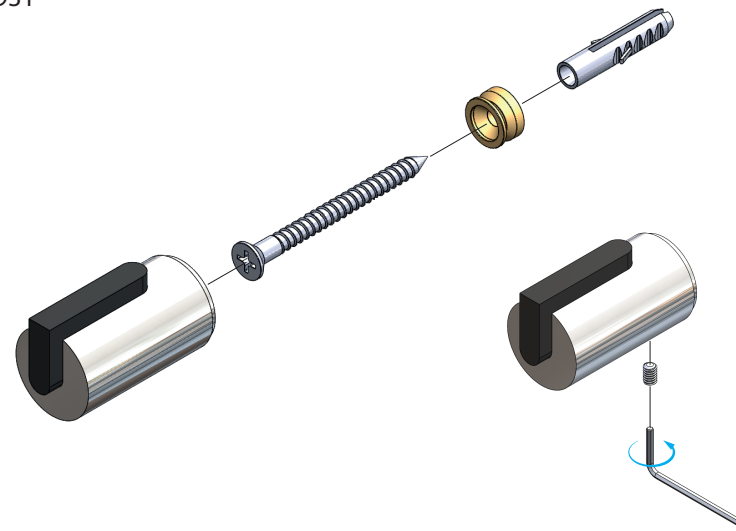

FROST

DENMARK

NOVA2 DOOR STOP 1 & 2

Fitting instruction
Montageanleitung
Monteringsvejledning
Monteringsvægledning
Montage hanleiding
Manuel de montage

Exclusion of liability

FROST accepts no liability whatsoever for damage to persons or property that occurs or has occurred as a result of improper installation or maintenance, particularly if the safety instructions and other points to note listed are not or have not been observed in full.

Warning and hazard notices

Improper mounting or use can lead to accidents and serious injuries.

N1931

N1931

N1931-1

Cleaning and maintenance

Surfaces should be cleaned with a microfiber cloth, glass cleaner or other non abrasive and gentle agents.

Attention:

Never use solvents or aggressive household cleaners like bleach, acids (e.g. descalers) or ammonia-based bathroom cleaner to clean the product. Steel wool and hard brushes can permanently damage the surface of the steel.