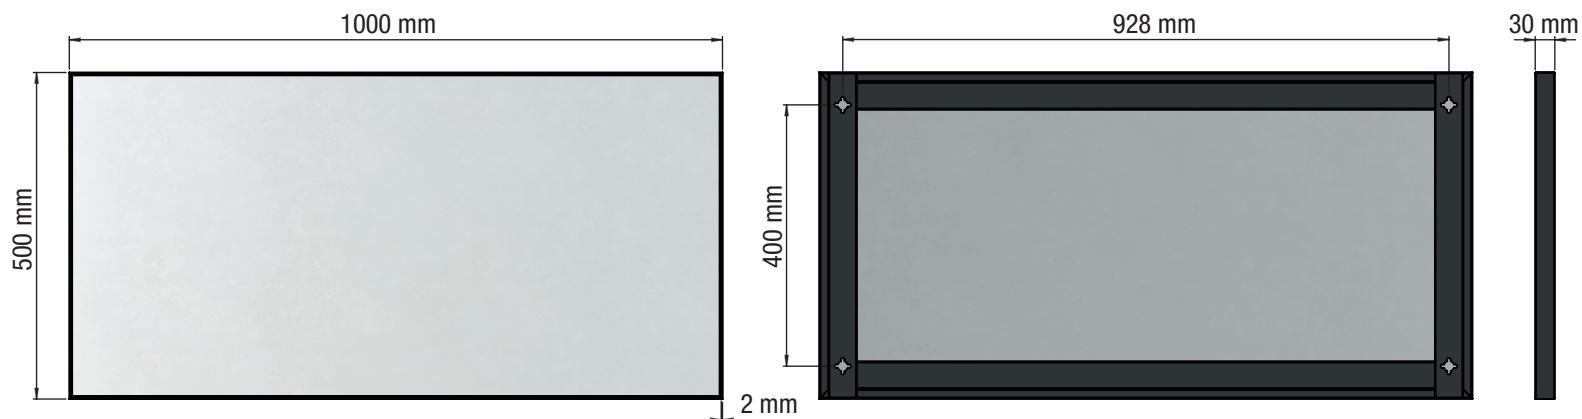

FROST
DENMARK

MIRROR 4136

www.frostdenmark.com

Matt Black:
U4136-B

Matt White:
U4136-W

Material: Aluminium
Design: Bønnelycke mdd
Manufacturer: FROST A/S
Bavne Alle 32, DK-8370 Hadsten

Exclusion of liability