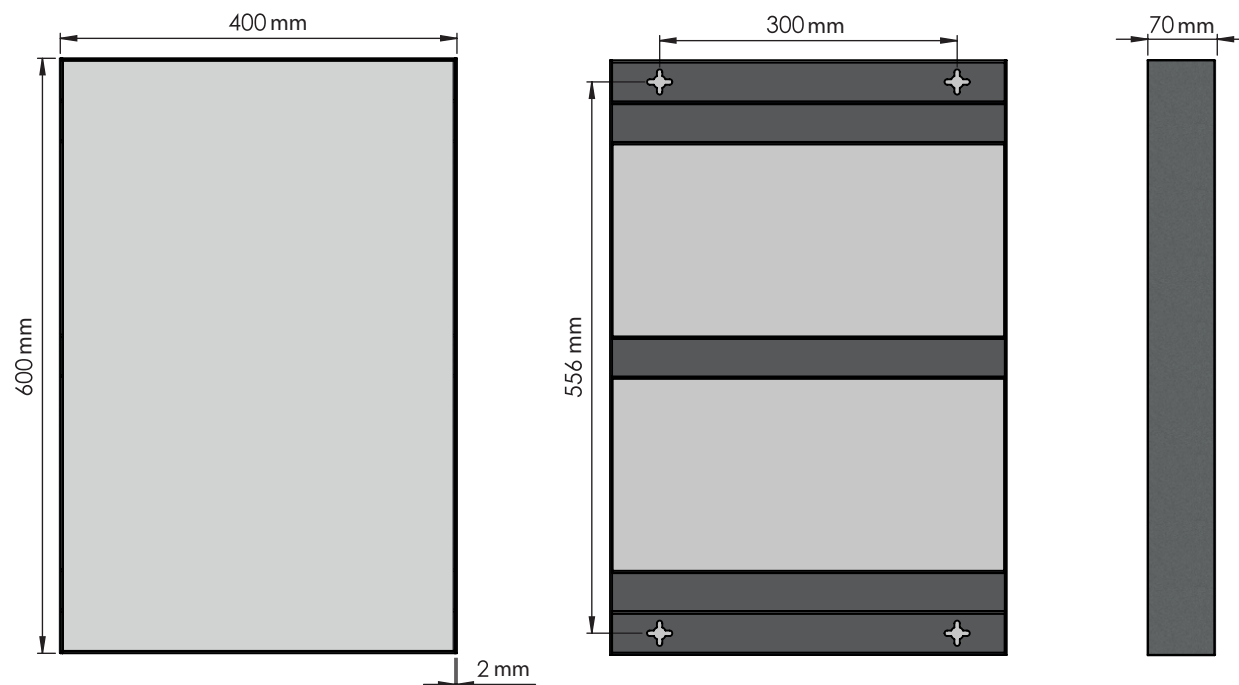

FROST
DENMARK

MIRROR 4133

www.frostdenmark.com

U4133-B

U4133-W

Material: Aluminium
Design: Bønnelycke mdd
Manufacturer: FROST A/S,
Bavne Alle 32, DK-8370 Hadsten

Exclusion of liability

FROST accepts no liability whatsoever for damage to persons or property that occurs or has occurred as a result of improper installation or maintenance, particularly if the safety instructions and other points to note listed are not or have not been observed in full.

- | | |
|---|---|
| 4x | 4x |
|  |  |
| D8 - H38 | D11 - DB5 - L44 |
| (A) | (B) |