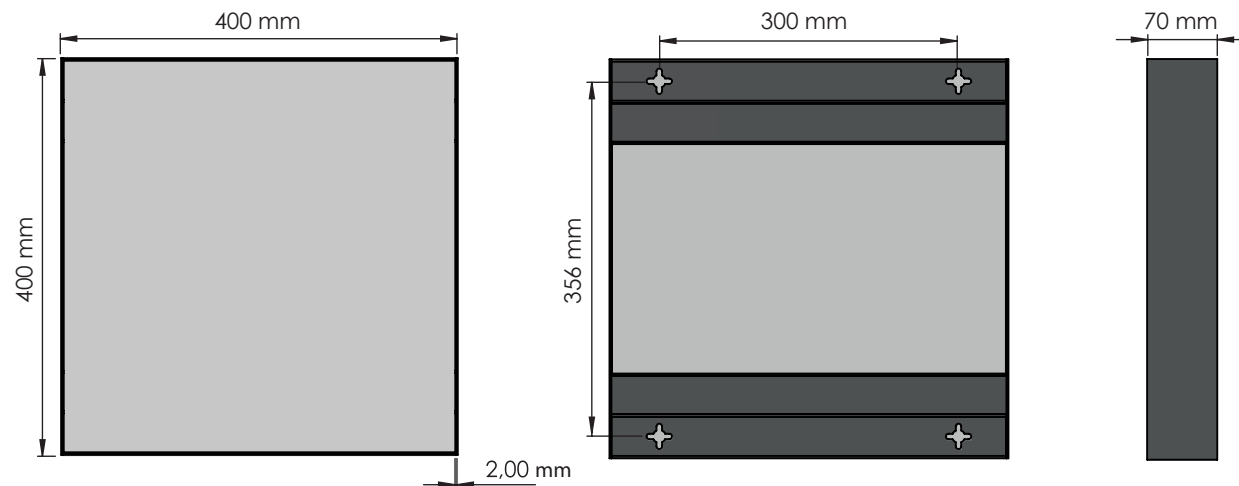

FROST
DENMARK

MIRROR 4132

www.frostdenmark.com

Matt Black:
U4132-B

Matt White:
U4132-W

Material: Aluminium
Design: Bønnelycke mdd
Manufacturer: FROST A/S
Bavne Alle 32, DK-8370 Hadsten

Exclusion of liability