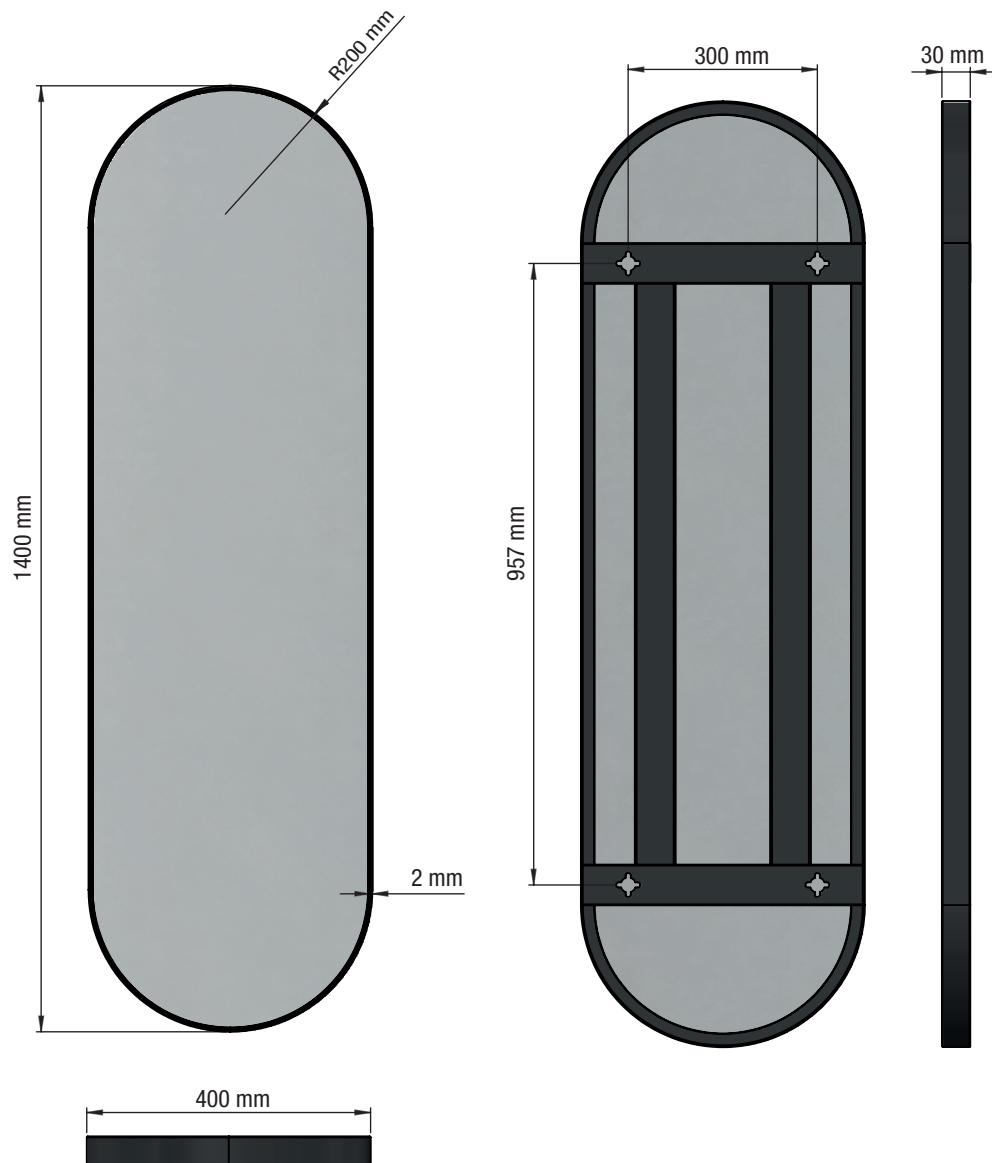

FROST
DENMARK

MIRROR 4139

www.frostdenmark.com

Matt Black:
U4139-B

Matt White:
U4139-W

Material: Aluminium
Design: Bønnelycke mdd
Manufacturer: FROST A/S
Bavne Alle 32, DK-8370 Hadsten

Exclusion of liability