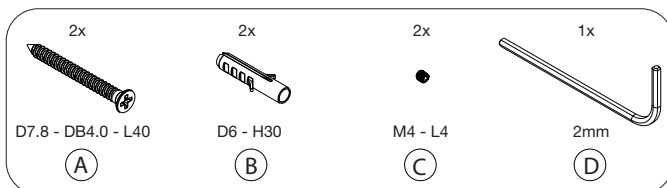

N1902-1

O1902-1

N1902-2

O1902-2

Material: Stainless steel, AISI 304
Design: Bønnelycke mdd
Manufacturer: FROST A/S

HOOK 6L X 2

HOOK 6L X 4

Cleaning and maintenance