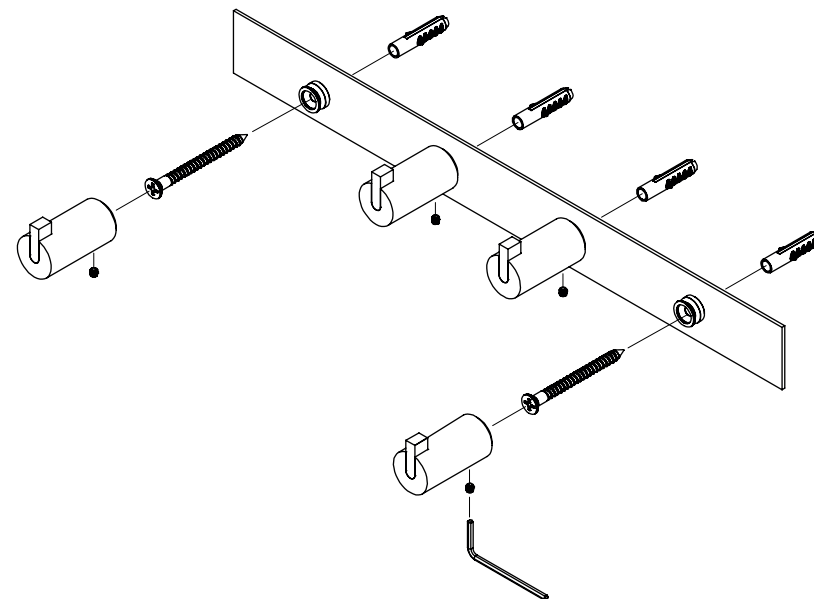

N1902-1

O1902-1

N1902-2

O1902-2

Material: Stainless steel, AISI 304
Design: Bønnelycke mdd
Manufacturer: FROST A/S

HOOK 6L X 2

HOOK 6L X 4

Cleaning and maintenance