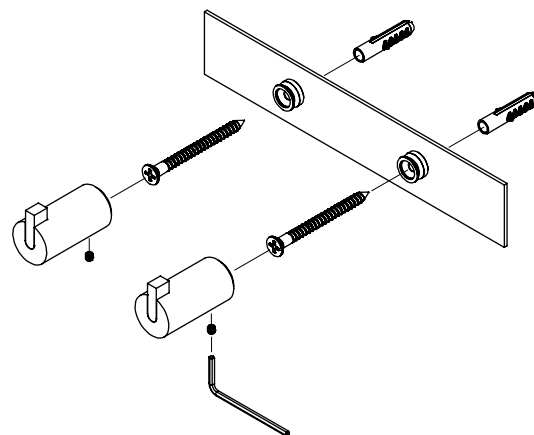

N1902-1

O1902-1

N1902-2

O1902-2

Material: Stainless steel, AISI 304
Design: Bønnelycke mdd
Manufacturer: FROST A/S

HOOK 6L X 2

HOOK 6L X 4

Cleaning and maintenance