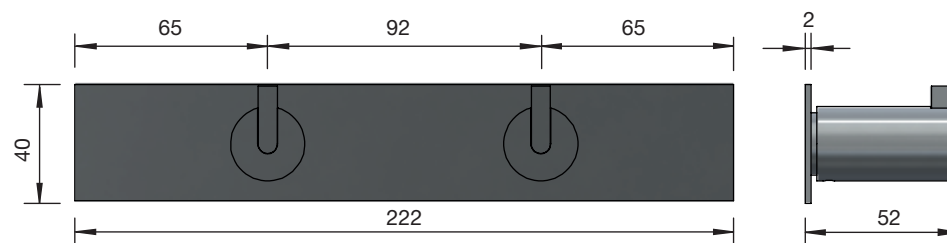

FROST

D E N M A R K

NOVA2
HOOK 6L x 2 & HOOK 6L x 4

Fitting instruction
Montageanleitung
Monteringsvejledning
Monteringsvægledning
Montage hanleiding
Manuel de montage

Exclusion of liability

FROST accepts no liability whatsoever for damage to persons or property that occurs or has occurred as a result of improper installation or maintenance, particularly if the safety instructions and other points to note listed are not or have not been observed in full.

Warning and hazard notices

Improper mounting or use can lead to accidents and serious injuries.

HOOK 6L x 2