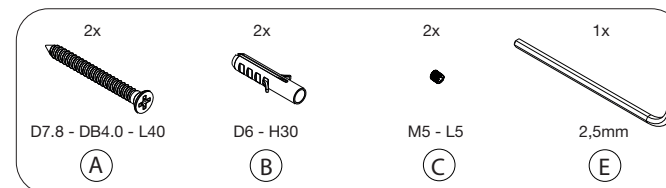

N1902-1

O1902-1

N1902-2

O1902-2

Material: Stainless steel, AISI 304
Design: Bønnelycke mdd
Manufacturer: FROST A/S

HOOK 6L X 2

HOOK 6L X 4

Cleaning and maintenance