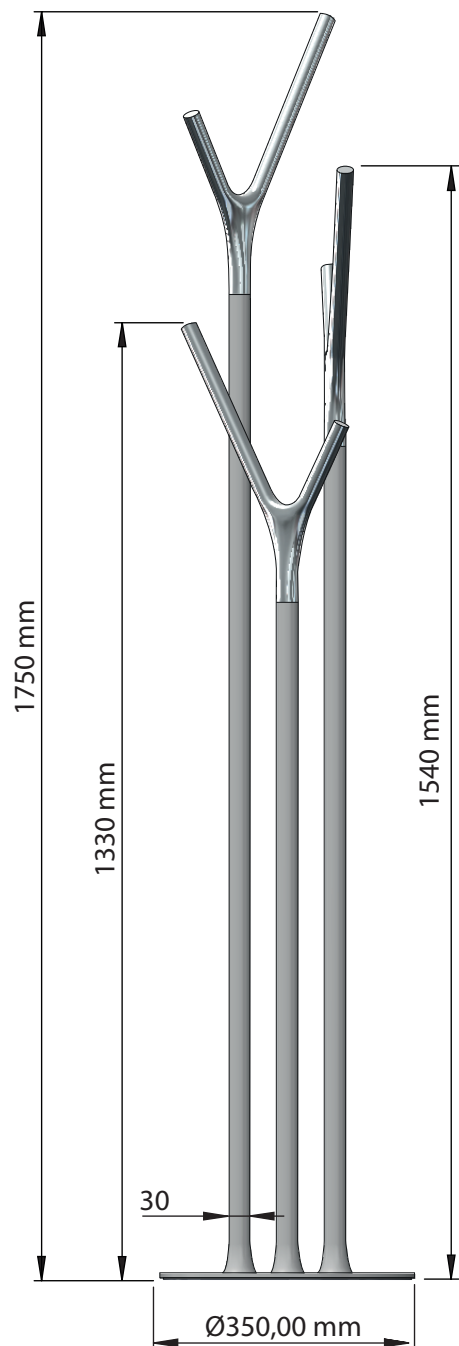

FROST

DENMARK

SIGNATURE
WISHBONE

Fitting instruction
Montageanleitung
Monteringsvejledning
Monteringsvägledning
Montage hanleiding
Manuel de montage

Material: Steel, Stainless steel
Colors: Black/ polished, Black/ copper, Black/gold, Black/black, White/ polished, White/ copper, White/gold, Brushed/ polished
Design: Busk+Hertzog
Manufacturer: FROST A/S, Bavne Alle 32, DK-8370 Hadsten. www.frostdenmark.com

Warning and hazard notices

Improper mounting or use can lead to accidents and serious injuries.

WISHBONE

1

2

3