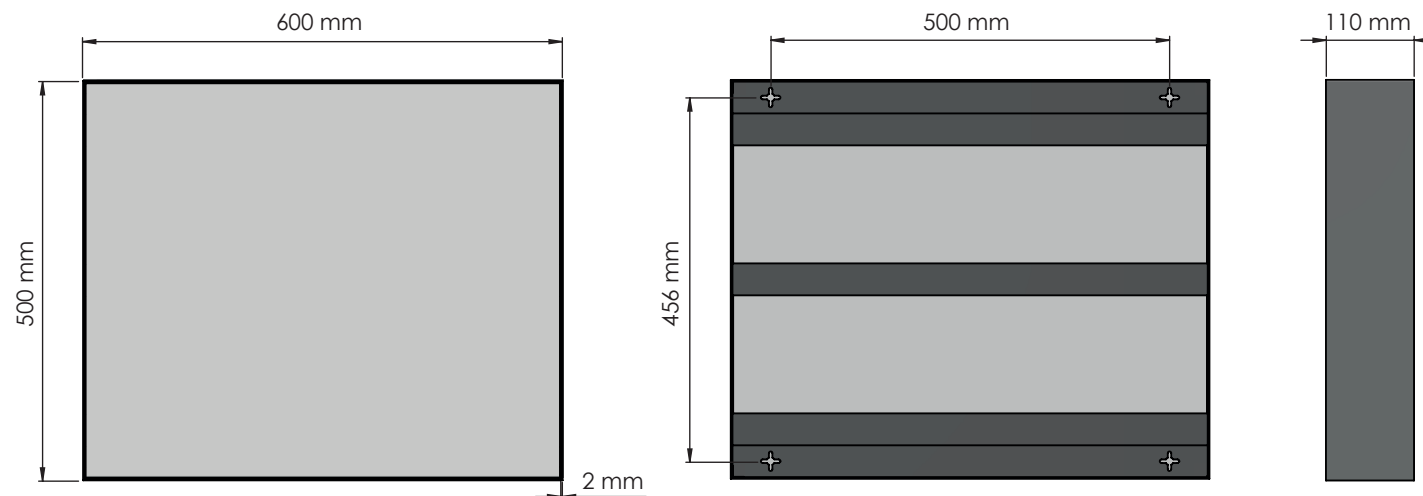

FROST
DENMARK

MIRROR 4127

www.frostdenmark.com

U4127-B

U4127-W

Material: Aluminium
Design: Bønnelycke mdd
Manufacturer: FROST A/S,
Bavne Alle 32, DK-8370 Hadsten

Exclusion of liability

FROST accepts no liability whatsoever for damage to persons or property that occurs or has occurred as a result of improper installation or maintenance, particularly if the safety instructions and other points to note listed are not or have not been observed in full.