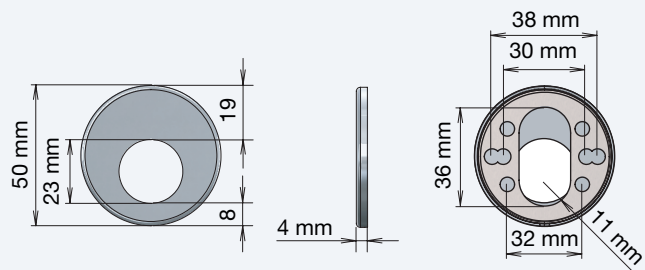

PRODUCT DETAILS, TECHNICAL DETAILS AND FITTING INSTRUCTIONS