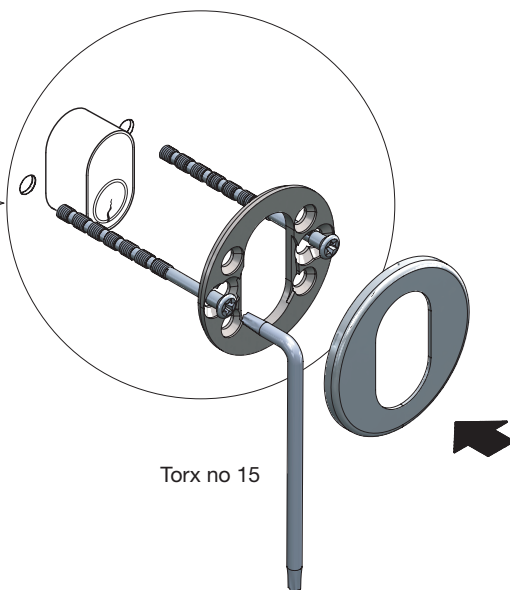

FITTING INSTRUCTIONS

WHAT IS IN THE BOX

(A)	(B1)	(B2)
2x	2x	2x
M4X20	Machine screw: M4x62 brake off	Machine screw: M4x35
(B3)	(C)	
4x	1x	
Wood screw: ST4x16	Torx no. 15