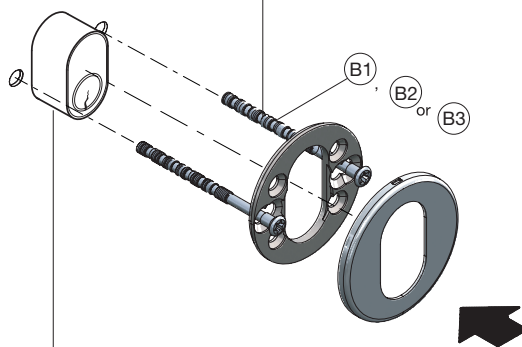

FITTING INSTRUCTIONS

WHAT IS IN THE BOX

(A)	(B1)	(B2)
2x	2x	2x
M4X20	Machine screw: M4x62 brake off	Machine screw: M4x35
(B3)	(C)	
4x	1x	
Wood screw: ST4x16	Torx no. 15