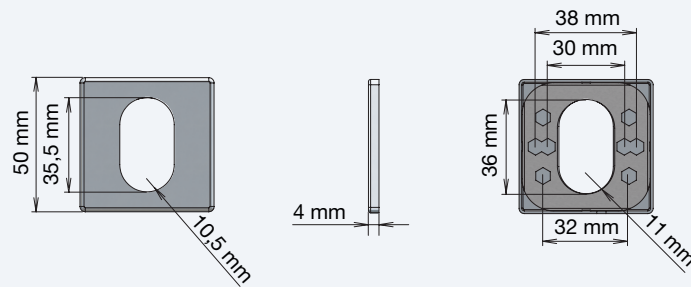

Architectural Hardware

3005 SQUARE, ASSA CYLINDER

...

PRODUCT DETAILS, TECHNICAL DETAILS AND FITTING INSTRUCTIONS

3006 SQUARE, KABA CYLINDER

...

PRODUCT DETAILS, TECHNICAL DETAILS AND FITTING INSTRUCTIONS

ASSA CYLINDER

3005 SQUARE ASSA CYLINDER

escutcheons, 2 pcs. a set

Stainless Steel

Rose: 50 x 50 x 4 mm

Design: busk+hertzog

Brushed Stainless
A3005BS

Brushed Copper
A3005BOCS

Brushed Gold
A3005BMGS

Stainless Steel

Rose: 50 x 50 x 4 mm

Design: busk+hertzog

Brushed Stainless
A3006BS

Brushed Copper
A3006BOCS

Brushed Gold
A3006BMGS

Brushed Black
A3006BCBS

Polished Stainless
A3006PS