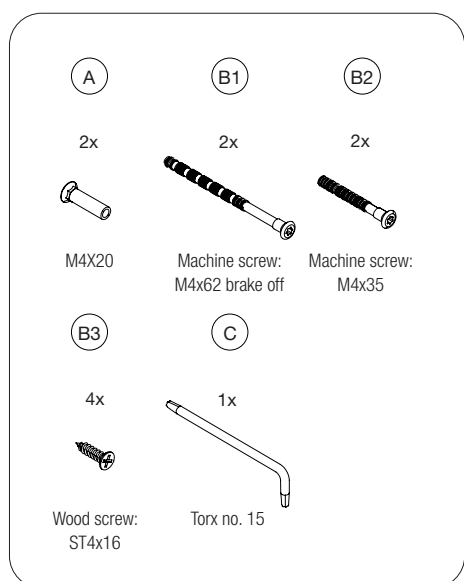

WHAT IS IN THE BOX