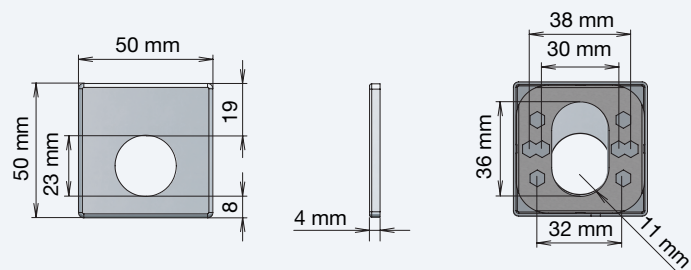

Architectural Hardware

3005 SQUARE, ASSA CYLINDER

...

PRODUCT DETAILS, TECHNICAL DETAILS AND FITTING INSTRUCTIONS

3006 SQUARE, KABA CYLINDER

...

PRODUCT DETAILS, TECHNICAL DETAILS AND FITTING INSTRUCTIONS

ASSA CYLINDER

3005 SQUARE ASSA CYLINDER

escutcheons, 2 pcs. a set

Stainless Steel

Rose: 50 x 50 x 4 mm

Design: busk+hertzog

Brushed Stainless
A3005BS

Brushed Copper
A3005BOCS

Brushed Gold
A3005BMGS

Stainless Steel

Rose: 50 x 50 x 4 mm

Design: busk+hertzog

Brushed Stainless
A3006BS

Brushed Copper
A3006BOCS

Brushed Gold
A3006BMGS

Brushed Black
A3006BCBS

Polished Stainless
A3006PS