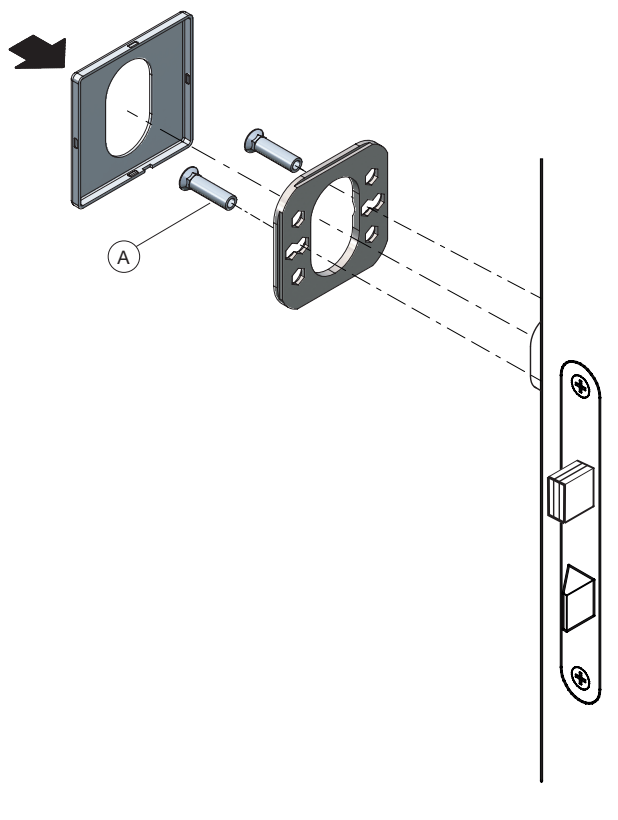

FITTING INSTRUCTIONS