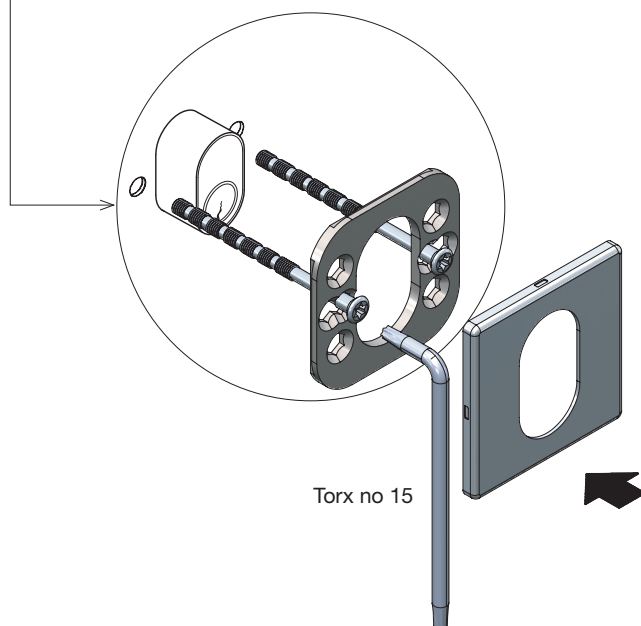

WHAT IS IN THE BOX