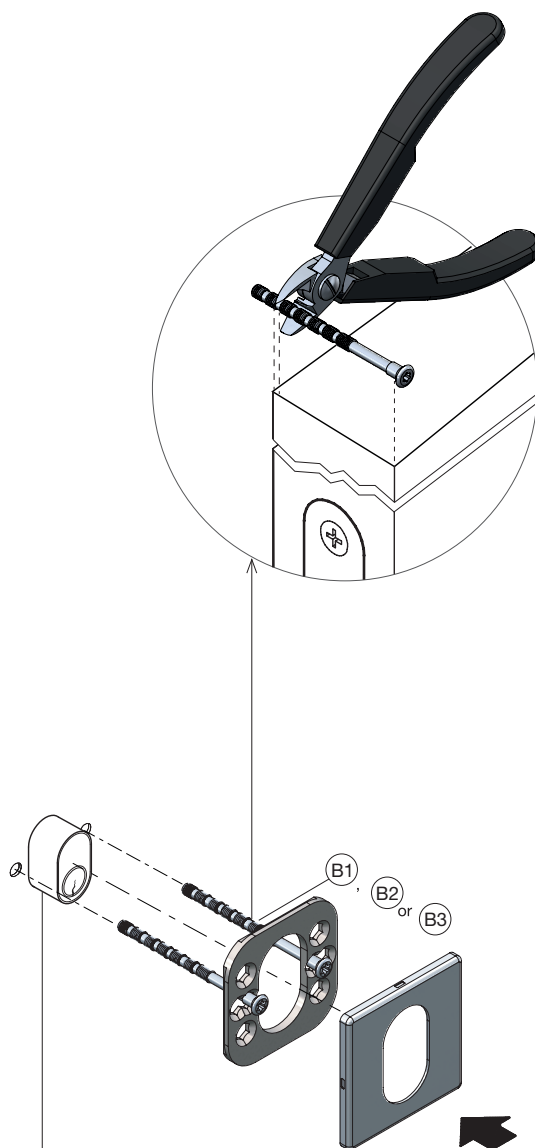

FITTING INSTRUCTIONS