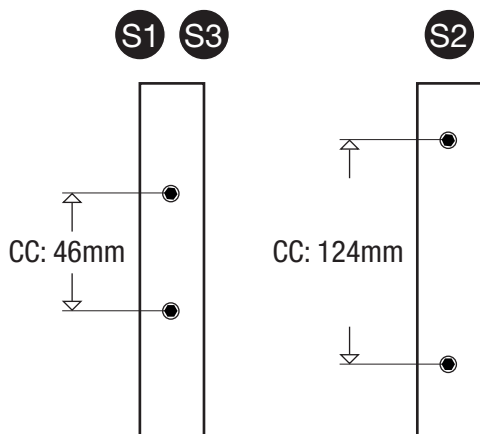

## BRACKETS S1, S2, S3

Item no.: S1.470.40      Material: Stainless steel, AISI 304, polished  
 S2.480.40  
 S3.430.40

Fixings included: