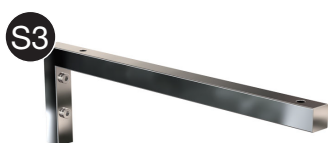

## BRACKETS S1, S2, S3

Item no.: S1.470.40      Material: Stainless steel, AISI 304, polished  
 S2.480.40  
 S3.430.40

Fixings included: