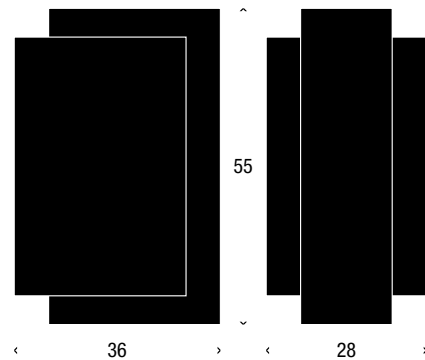

PRODUCT SHEET - DOOR STOP 5001

A5001

**Material:** Stainless steel / black rubber

**Design:** busk+hertzog

**Dimensions:**

Height: 36 mm

Width: 28 mm

Projection: 55 mm

Weight: 0,25 kg

To be mounted in floor or wall.  
Available in six finishes.