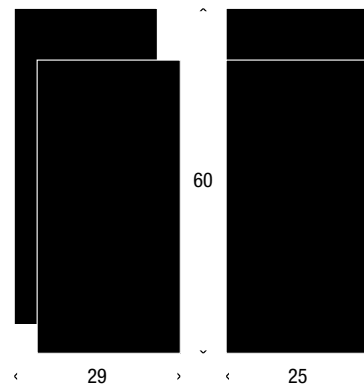

PRODUCT SHEET - DOOR STOP 5002

A5002

**Material:** Stainless steel / black rubber

**Design:** busk+hertzog

**Dimensions:**

Height: 29 mm

Width: 25 mm

Projection: 60 mm

Weight: 0,25 kg

To be mounted in floor or wall.  
Available in six finishes.