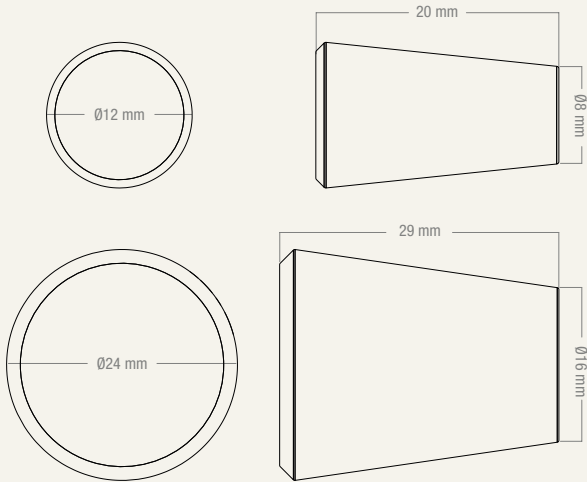

FROST

DENMARK

TOP KNOB

1003-012 & 1003-024

PRODUCT DETAILS, TECHNICAL DETAILS
AND FITTING INSTRUCTIONS

MATERIAL: STAINLESS STEEL

AVAILABLE IN THE FROST FINISHES:

								
H100301201 H100302001	H100301240 H100302040	H100301255 H100302055	H100301250 H100302050	H100301265 H100302065	H100301260 H100302060	H100301274 H100302074	H100301275 H100302075	H100301276 H100302076
BRUSHED STAINLESS	POLISHED STAINLESS	BRUSHED COPPER	POLISHED COPPER	BRUSHED GOLD	POLISHED GOLD	BRUSHED BLACK	MATT BLACK	MATT WHITE

MOUNTING

- 1 If there is no pre-drilled hole, drill one through the cabinet door or drawer front using a $\text{\O}4$ mm drill bit.

Depending on the thickness, use either the $\text{\O}4 \times 22$ mm or $\text{\O}4 \times 28$ mm panhead screw and insert it from the inside of the door or drawer.