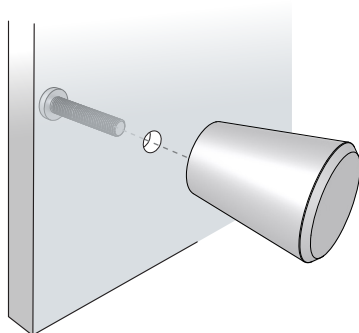

FROST

DENMARK

TOP KNOB

1003-012 & 1003-024

PRODUCT DETAILS, TECHNICAL DETAILS
AND FITTING INSTRUCTIONS

MATERIAL: STAINLESS STEEL

AVAILABLE IN THE FROST FINISHES:

								
H100301201 H100302001	H100301240 H100302040	H100301255 H100302055	H100301250 H100302050	H100301265 H100302065	H100301260 H100302060	H100301274 H100302074	H100301275 H100302075	H100301276 H100302076
BRUSHED STAINLESS	POLISHED STAINLESS	BRUSHED COPPER	POLISHED COPPER	BRUSHED GOLD	POLISHED GOLD	BRUSHED BLACK	MATT BLACK	MATT WHITE

MOUNTING

- 1 If there is no pre-drilled hole, drill one through the cabinet door or drawer front using a $\text{\O}4$ mm drill bit.

Depending on the thickness, use either the $\text{\O}4 \times 22$ mm or $\text{\O}4 \times 28$ mm panhead screw and insert it from the inside of the door or drawer.

- 2 Attach the Knob from the front and tighten it securely. For easier tightening, use a screwdriver from the back.

Ensure the Knob is properly aligned before fully tightening the screw.

- 3 The Top Knob is now ready for use.