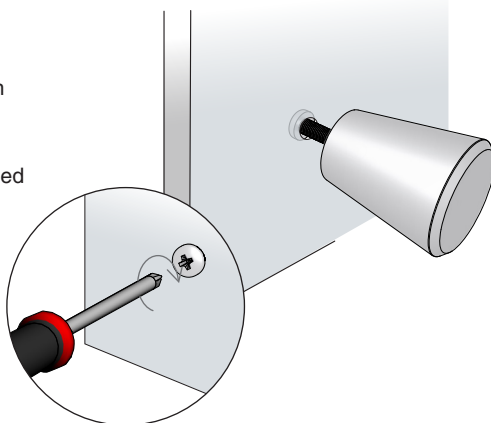

FROST

DENMARK

TOP KNOB

1003-012 & 1003-024

PRODUCT DETAILS, TECHNICAL DETAILS
AND FITTING INSTRUCTIONS

MATERIAL: STAINLESS STEEL

AVAILABLE IN THE FROST FINISHES:

								
H100301201 H100302001	H100301240 H100302040	H100301255 H100302055	H100301250 H100302050	H100301265 H100302065	H100301260 H100302060	H100301274 H100302074	H100301275 H100302075	H100301276 H100302076
BRUSHED STAINLESS	POLISHED STAINLESS	BRUSHED COPPER	POLISHED COPPER	BRUSHED GOLD	POLISHED GOLD	BRUSHED BLACK	MATT BLACK	MATT WHITE

MOUNTING

- 1 If there is no pre-drilled hole, drill one through the cabinet door or drawer front using a $\text{\O}4$ mm drill bit.

Depending on the thickness, use either the $\text{\O}4 \times 22$ mm or $\text{\O}4 \times 28$ mm panhead screw and insert it from the inside of the door or drawer.

- 2 Attach the Knob from the front and tighten it securely. For easier tightening, use a screwdriver from the back.

Ensure the Knob is properly aligned before fully tightening the screw.

- 3 The Top Knob is now ready for use.