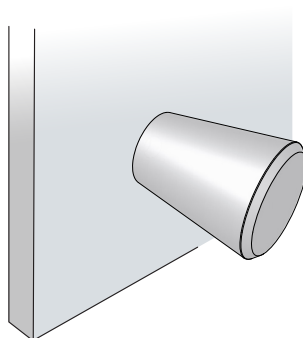

FROST

DENMARK

TOP KNOB

1003-012 & 1003-024

PRODUCT DETAILS, TECHNICAL DETAILS
AND FITTING INSTRUCTIONS

MATERIAL: STAINLESS STEEL

AVAILABLE IN THE FROST FINISHES:

								
H100301201 H100302001	H100301240 H100302040	H100301255 H100302055	H100301250 H100302050	H100301265 H100302065	H100301260 H100302060	H100301274 H100302074	H100301275 H100302075	H100301276 H100302076
BRUSHED STAINLESS	POLISHED STAINLESS	BRUSHED COPPER	POLISHED COPPER	BRUSHED GOLD	POLISHED GOLD	BRUSHED BLACK	MATT BLACK	MATT WHITE

MOUNTING

- 1 If there is no pre-drilled hole, drill one through the cabinet door or drawer front using a $\text{\O}4$ mm drill bit.

Depending on the thickness, use either the $\text{\O}4 \times 22$ mm or $\text{\O}4 \times 28$ mm panhead screw and insert it from the inside of the door or drawer.

- 2 Attach the Knob from the front and tighten it securely. For easier tightening, use a screwdriver from the back.

Ensure the Knob is properly aligned before fully tightening the screw.

- 3 The Top Knob is now ready for use.