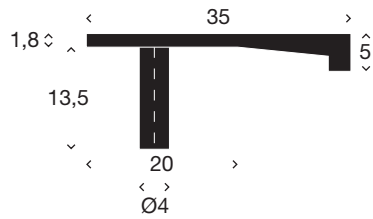

Mounting Instructions

ZETA 96MM

H2532.096.05
H2532.096.10
H2532.096.25
H2532.096.75

Side view

Bottom view