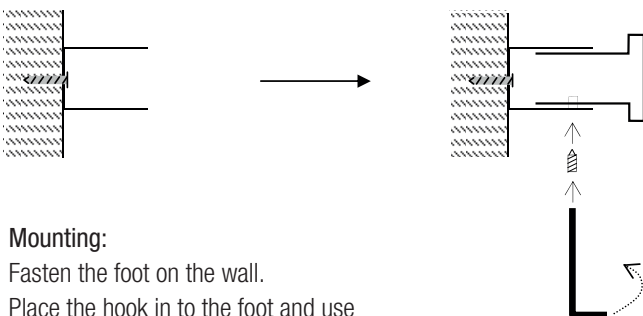

## NOVA HOOK 12 - CARE INSTRUCTIONS

N1000, O1000, N1000-B

N1000  
» Brushed

O1000  
» Polished

N1000-B  
» Matt Black

**Material:** Stainless steel, AISI 304

**Design:** Frost A/S  
**Manufacturer:** FROST A/S

**Dimensions:**  
Diameter: Ø16 mm  
Projection: 40 mm

### Mounting:

Fasten the foot on the wall.  
Place the hook in to the foot and use  
the allen key to tighten the set screw.