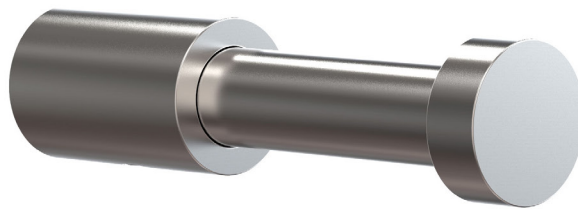

NOVA HOOK 13 - CARE INSTRUCTIONS

N1000-1, 01000-1

N1000-1
» Brushed

01000-1
» Polished

Material: Stainless steel, AISI 304

Design: Frost A/S
Manufacturer: FROST A/S

Dimensions:
Diameter: \varnothing 16 mm
Projection: 65 mm

Mounting:
Fasten the foot on the wall.
Place the hook in to the foot and use
the allen key to tighten the set screw.

Cleaning and maintenance:

All surfaces should be cleaned with a microfiber cloth, glass cleaner or other non-abrasive and gentle agents. Use a soft dry cloth to wipe dry. When polishing steel with a hairline finish, please remember always to polish with the grain of the steel.