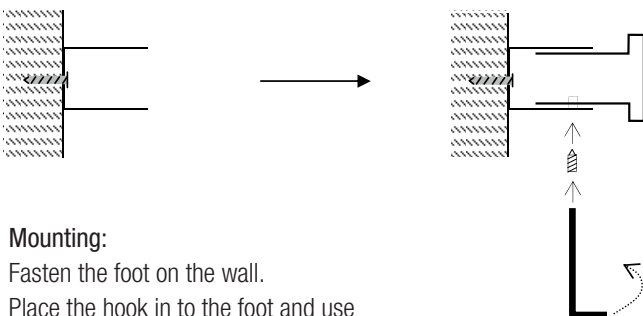

NOVA HOOK 13 - CARE INSTRUCTIONS

N1000-1, 01000-1

N1000-1
» Brushed

01000-1
» Polished

Material: Stainless steel, AISI 304

Design: Frost A/S
Manufacturer: FROST A/S

Dimensions:
Diameter: \varnothing 16 mm
Projection: 65 mm

Mounting:
Fasten the foot on the wall.
Place the hook in to the foot and use
the allen key to tighten the set screw.

Cleaning and maintenance:

All surfaces should be cleaned with a microfiber cloth, glass cleaner or other non-abrasive and gentle agents. Use a soft dry cloth to wipe dry. When polishing steel with a hairline finish, please remember always to polish with the grain of the steel.