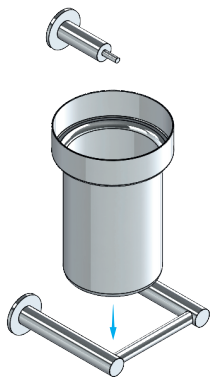

TOILET BRUSH 5

1

2

Maintenance
Pflege
Vedligeholdelse

Skötsel
Verpleging
Entretien

3

4

5

CLEANING AND MAINTENANCE

Stainless steel surfaces should be cleaned with a microfibre cloth, glass cleaner or other non abrasive and gentle agents.

Attention:
Never use solvents or aggressive household cleaners like bleach, acids (e.g. descalers) or ammonia-based bathroom cleaner to clean the product. Steel wool and hard brushes can permanently damage the surface of the steel.