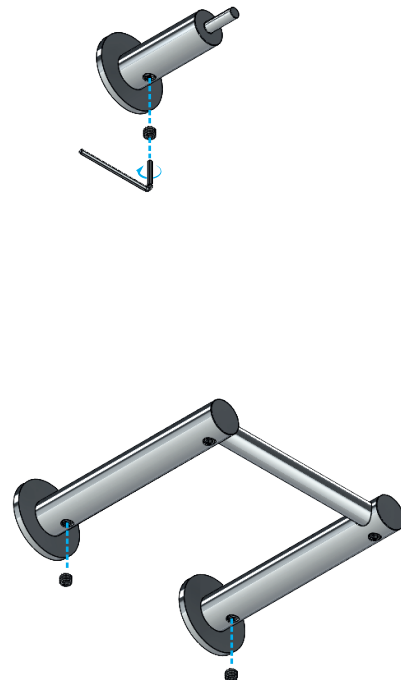

2

Maintenance
Pflege
Vedligeholdelse

Skötsel
Verpleging
Entretien