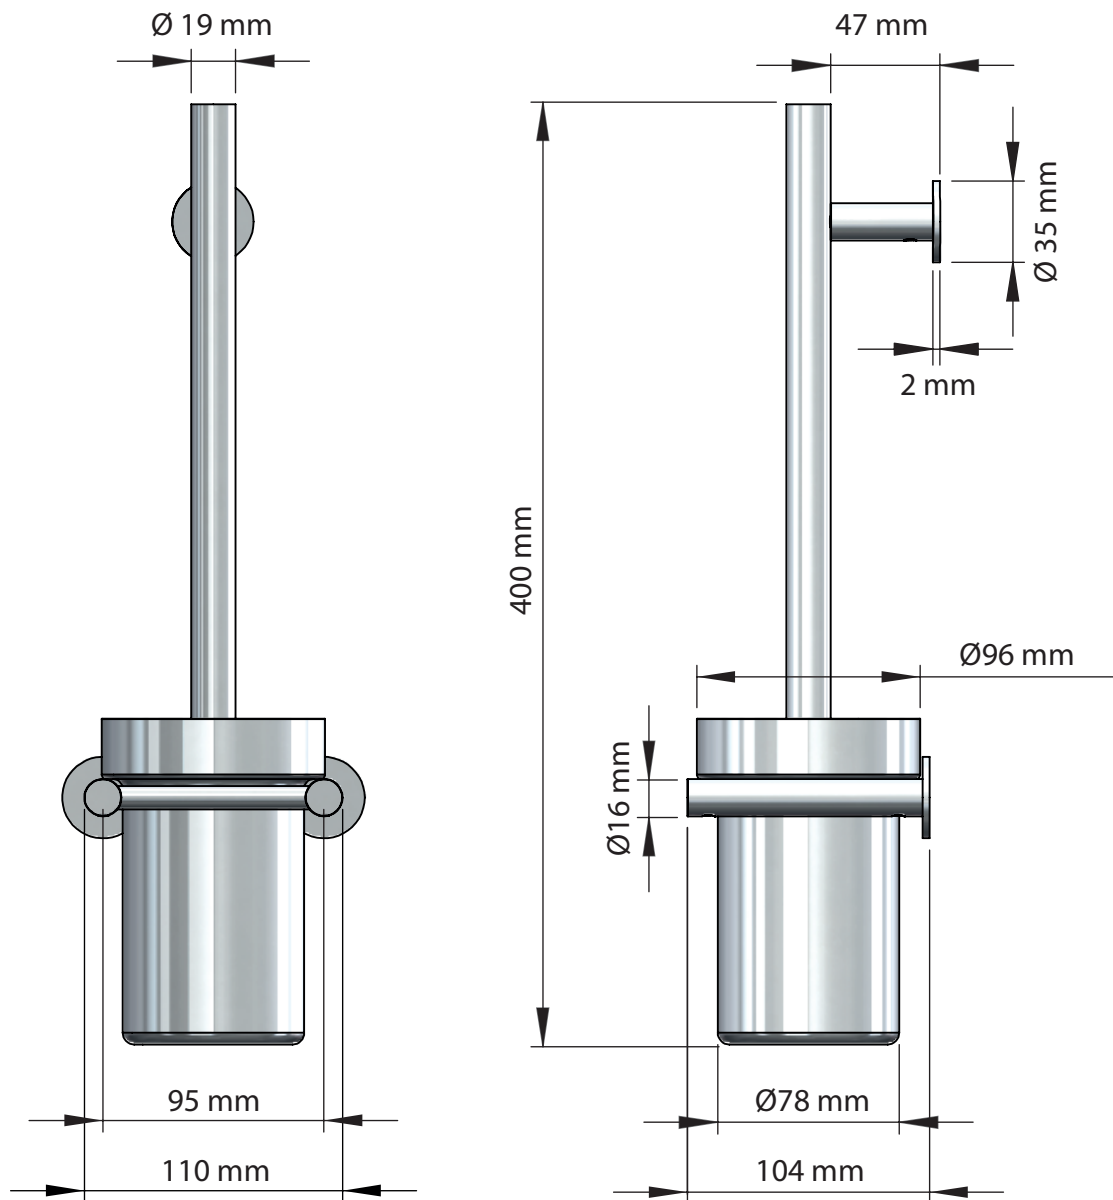

Warning and hazard notices

Improper mounting or use can lead to accidents and serious injuries.

N1106, O1106, N1106-B