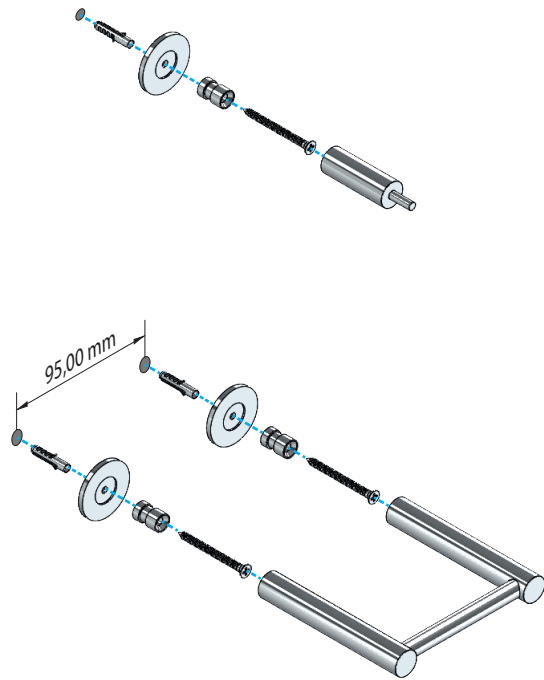

TOILET BRUSH 5

1