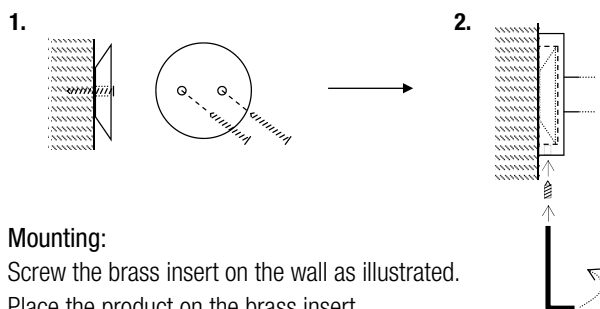

## NOVA SHELF BRACKET 1 - CARE INSTRUCTIONS

N1115, 01115

N1115  
» Brushed

01115  
» Polished

**Material:** Stainless steel, AISI 304

**Design:** Frost A/S  
**Manufacturer:** FROST A/S

**Dimensions:**  
 Diameter: Ø16 / 45 mm  
 Projection: 167 mm

**Mounting:**  
 Screw the brass insert on the wall as illustrated. Place the product on the brass insert, and use the allen key to tighten the set screw.