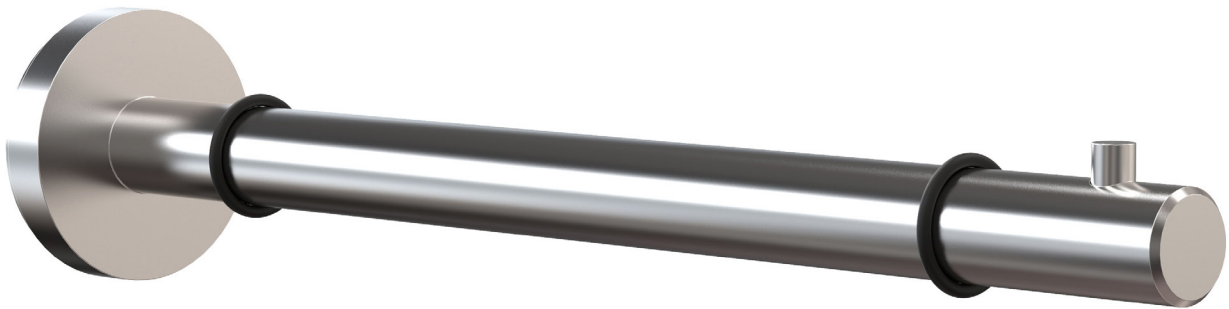

NOVA SHELF BRACKET 2 - CARE INSTRUCTIONS

N1116, 01116

N1116
» Brushed

01116
» Polished

Material: Stainless steel, AISI 304

Design: Frost A/S
Manufacturer: FROST A/S

Dimensions:
 Diameter: Ø16 / 45 mm
 Projection: 217 mm