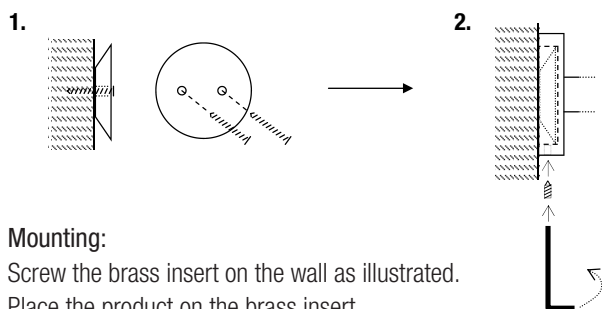

Practical information:

In the case of manufacturing defects, please contact the store where the product was purchased. Always remember to bring your receipt.