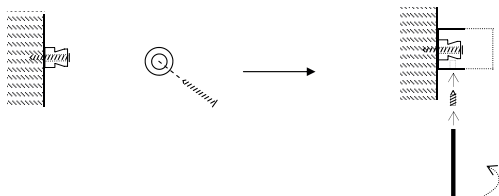

NOVA HOOK 4 - CARE INSTRUCTIONS

N1127, 01127, N1127-B

N1127
» Brushed

01127
» Polished

N1127-B
» Matt Black

Material: Stainless steel, AISI 304

Design: Frost A/S

Manufacturer: FROST A/S

Dimensions:

Diameter: Ø30 / Ø16 mm

Projection: 35 mm

Mounting:

Screw the brass insert on the wall. Make sure it is mounted as illustrated. Place the product on the brass insert and use the allen key to tighten the set screw.