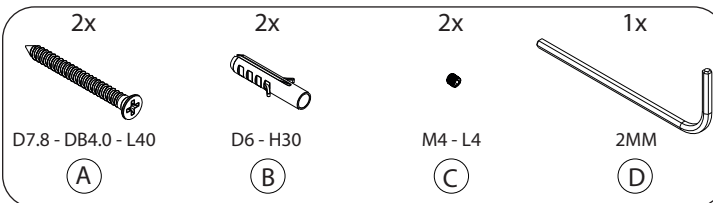

FROST

DENMARK

Bavne Allé 32
DK-8370 Hadsten
+45 8761 0032
info@frost.dk

www.frostdenmark.com

HOOK 6 N1901-1

Brushed

Polished

Polished Copper

Polished Gold

Matt Black

Matt White

Brushed Copper

Brushed Gold

Brushed Black

HOOK 6L N1901-2

Brushed

Polished

Polished Copper

Polished Gold

Matt Black

Matt White

Brushed Copper

Brushed Gold

Brushed Black

HOOK 6