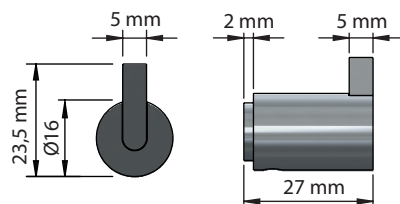

FROST

DENMARK

NOVA2
HOOK 6 & HOOK 6L

Fitting instruction
Montageanleitung
Monteringsvejledning
Monteringsvægledning
Montage hanleiding
Manuel de montage

N1901-1

N1901-2

Exclusion of liability

FROST accepts no liability whatsoever for damage to persons or property that occurs or has occurred as a result of improper installation or maintenance, particularly if the safety instructions and other points to note listed are not or have not been observed in full.

N1901-1

N1901-2

Cleaning and maintenance

Surfaces should be cleaned with a microfibre cloth, glass cleaner or other non abrasive and gentle agents.

Attention:

Never use solvents or aggressive household cleaners like bleach, acids (e.g. descalers) or ammonia-based bathroom cleaner to clean the product. Steel wool and hard brushes can permanently damage the surface of the steel.