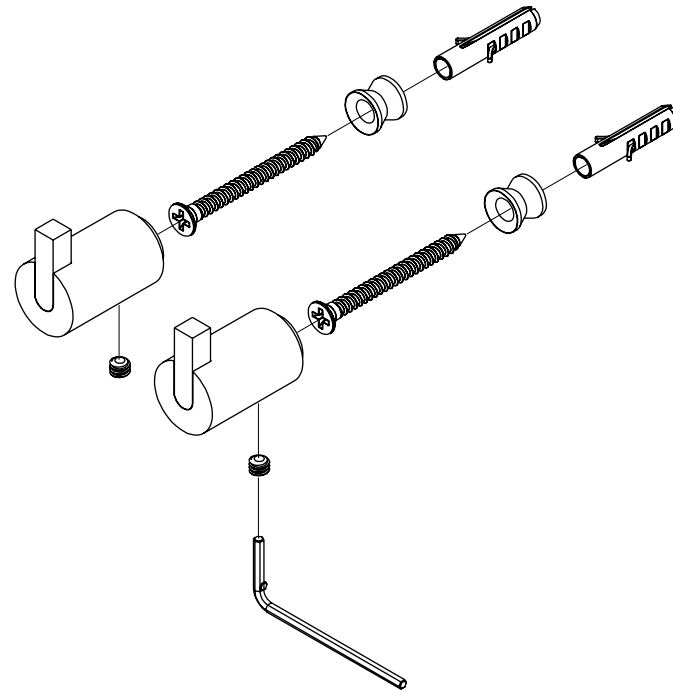

FROST

DENMARK

Bavne Allé 32
DK-8370 Hadsten
+45 8761 0032
info@frost.dk

www.frostdenmark.com

HOOK 6 N1901-1

Brushed

Polished

Polished Copper

Polished Gold

Matt Black

Matt White

Brushed Copper

Brushed Gold

Brushed Black

HOOK 6L N1901-2

Brushed

Polished

Polished Copper

Polished Gold

Matt Black

Matt White

Brushed Copper

Brushed Gold

Brushed Black

HOOK 6