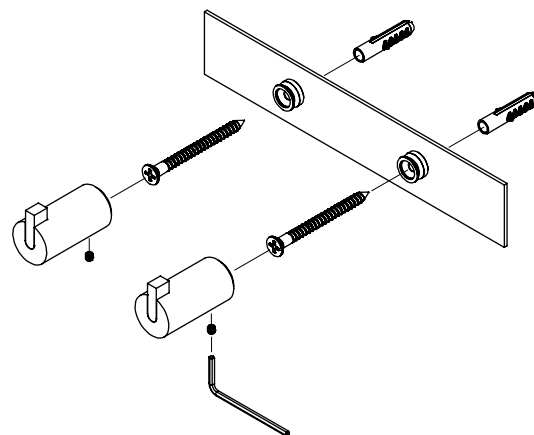

N1902-1
» brushed

O1902-1
» polished

N1902-2
» brushed

O1902-2
» polished

Material: Stainless steel, AISI 304
Design: Bønnelycke mdd
Manufacturer: FROST A/S

HOOK 6L X 2

HOOK 6L X 4

Cleaning and maintenance