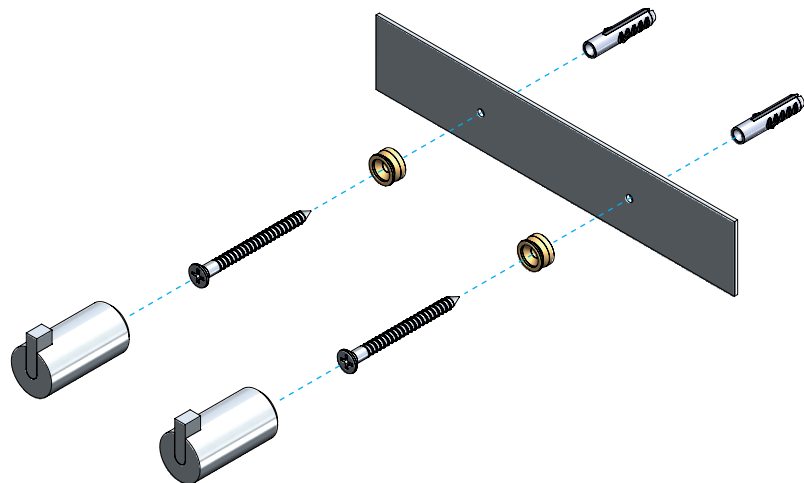

FROST

DENMARK

NOVA2
HOOK 6L x 2 & HOOK 6L x 4

Fitting instruction
Montageanleitung
Monteringsvejledning
Monteringsvægledning
Montage hanleiding
Manuel de montage

N1902-1

N1902-2

Exclusion of liability

FROST accepts no liability whatsoever for damage to persons or property that occurs or has occurred as a result of improper installation or maintenance, particularly if the safety instructions and other points to note listed are not or have not been observed in full.

Warning and hazard notices

Improper mounting or use can lead to accidents and serious injuries.

HOOK 6L x 2

HOOK 6L

HOOK 6L x 4

N1902-1

1

2

N1902-1
» brushed

O1902-1
» polished

N1902-2
» brushed

O1902-2
» polished

Material: Stainless steel, AISI 304
Design: Bønnelycke mdd
Manufacturer: FROST A/S

HOOK 6L X 2

HOOK 6L X 4

Cleaning and maintenance