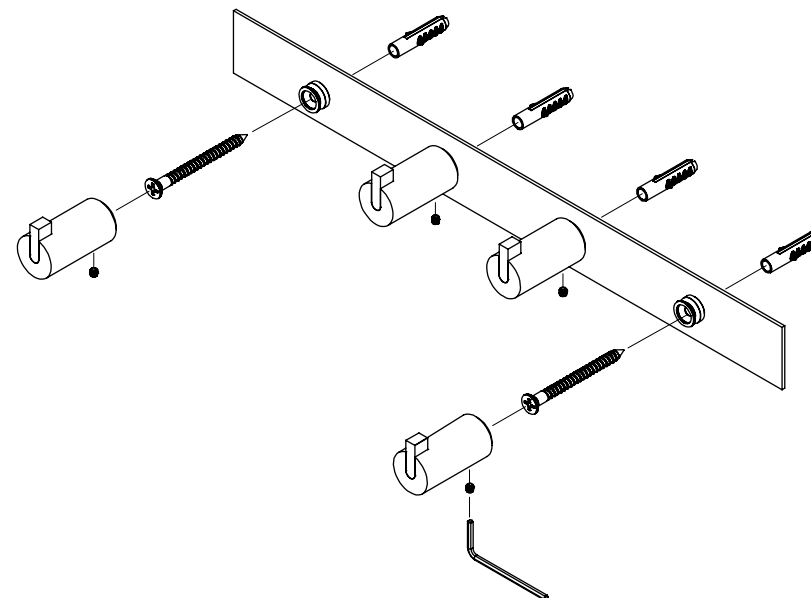

N1902-1
» brushed

O1902-1
» polished

N1902-2
» brushed

O1902-2
» polished

Material: Stainless steel, AISI 304
Design: Bønnelycke mdd
Manufacturer: FROST A/S

HOOK 6L X 2

HOOK 6L X 4

Cleaning and maintenance