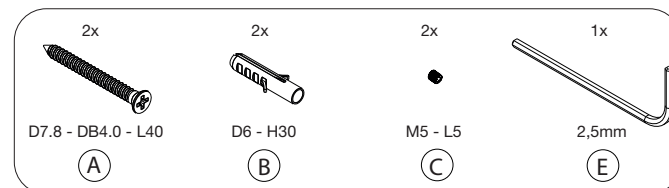

N1902-1
» brushed

O1902-1
» polished

N1902-2
» brushed

O1902-2
» polished

Material: Stainless steel, AISI 304
Design: Bønnelycke mdd
Manufacturer: FROST A/S

HOOK 6L X 2

HOOK 6L X 4

Cleaning and maintenance