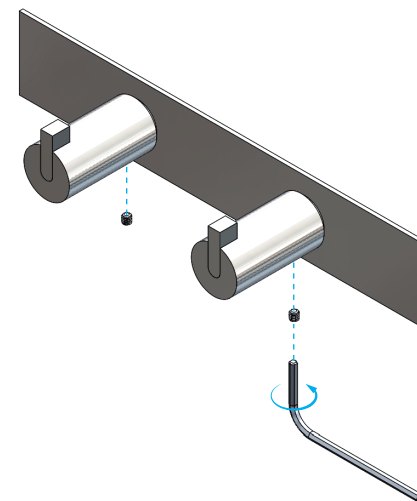

Warning and hazard notices

Improper mounting or use can lead to accidents and serious injuries.

HOOK 6L x 2

HOOK 6L

HOOK 6L x 4

N1902-1

1

2

N1902-1
» brushed

O1902-1
» polished

N1902-2
» brushed

O1902-2
» polished

Material: Stainless steel, AISI 304
Design: Bønnelycke mdd
Manufacturer: FROST A/S

HOOK 6L X 2

HOOK 6L X 4

Cleaning and maintenance