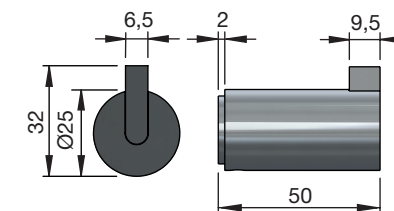

FROST

DENMARK

NOVA2
HOOK 6L x 2 & HOOK 6L x 4

Fitting instruction
Montageanleitung
Monteringsvejledning
Monteringsvægledning
Montage hanleiding
Manuel de montage

N1902-1

N1902-2

Exclusion of liability

FROST accepts no liability whatsoever for damage to persons or property that occurs or has occurred as a result of improper installation or maintenance, particularly if the safety instructions and other points to note listed are not or have not been observed in full.

Warning and hazard notices

Improper mounting or use can lead to accidents and serious injuries.

HOOK 6L x 2

HOOK 6L

HOOK 6L x 4

N1902-1

1

2