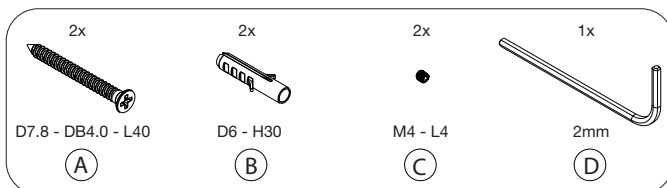

N1902-1
» brushed

O1902-1
» polished

N1902-2
» brushed

O1902-2
» polished

Material: Stainless steel, AISI 304
Design: Bønnelycke mdd
Manufacturer: FROST A/S

HOOK 6L X 2

HOOK 6L X 4

Cleaning and maintenance