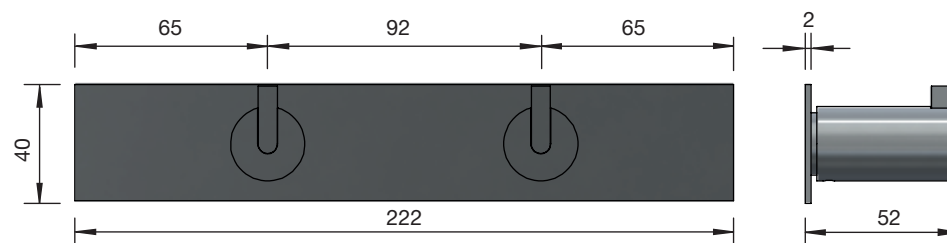

FROST

DENMARK

NOVA2
HOOK 6L x 2 & HOOK 6L x 4

Fitting instruction
Montageanleitung
Monteringsvejledning
Monteringsvægledning
Montage hanleiding
Manuel de montage

N1902-1

N1902-2

Exclusion of liability

FROST accepts no liability whatsoever for damage to persons or property that occurs or has occurred as a result of improper installation or maintenance, particularly if the safety instructions and other points to note listed are not or have not been observed in full.

Warning and hazard notices

Improper mounting or use can lead to accidents and serious injuries.

HOOK 6L x 2

HOOK 6L

HOOK 6L x 4

N1902-1

1

2