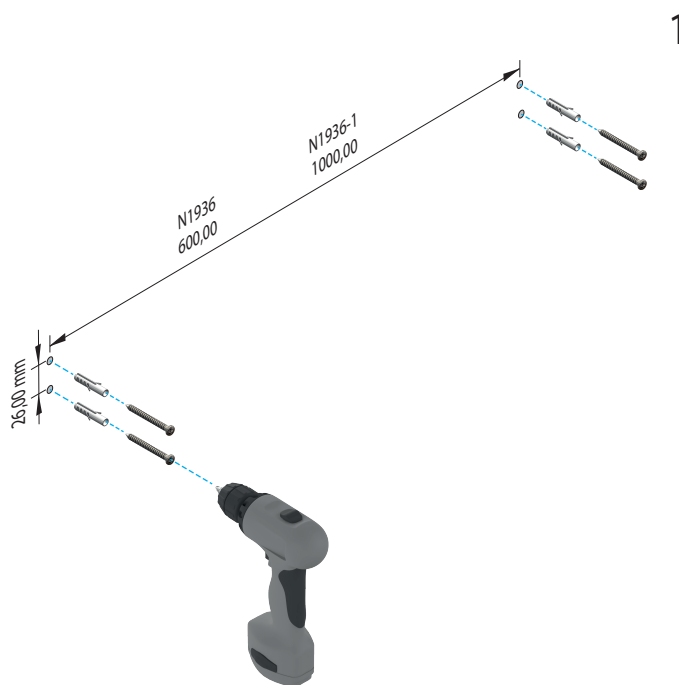

Warning and hazard notices

Improper mounting or use can lead to accidents and serious injuries.

1