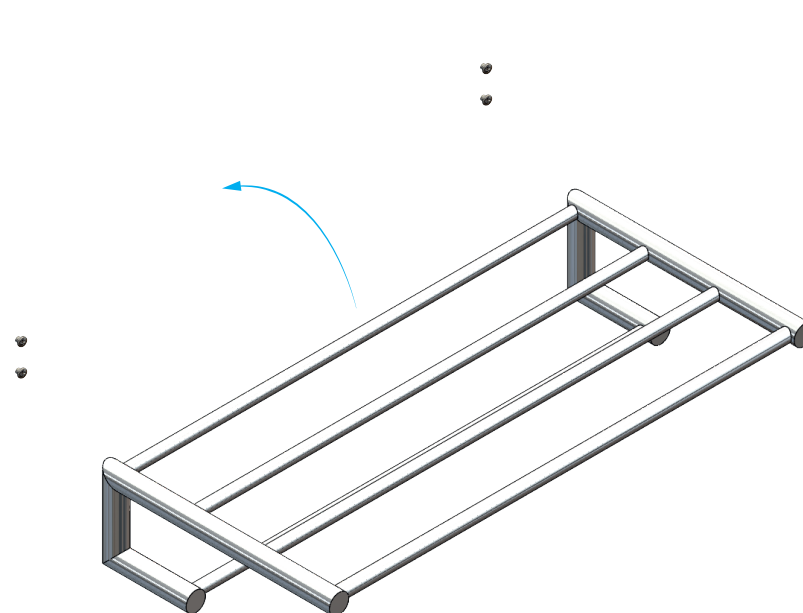

FROST

DENMARK

NOVA2

WARDROBE SHELF 1 & 2

Fitting instruction
Montageanleitung
Monteringsvejledning
Monteringsvägledning
Montage hanleiding
Manuel de montage

WARDROBE SHELF 1 & 2

Exclusion of liability

FROST accepts no liability whatsoever for damage to persons or property that occurs or has occurred as a result of improper installation or maintenance, particularly if the safety instructions and other points to note listed are not or have not been observed in full.

Warning and hazard notices

Improper mounting or use can lead to accidents and serious injuries.

1

2