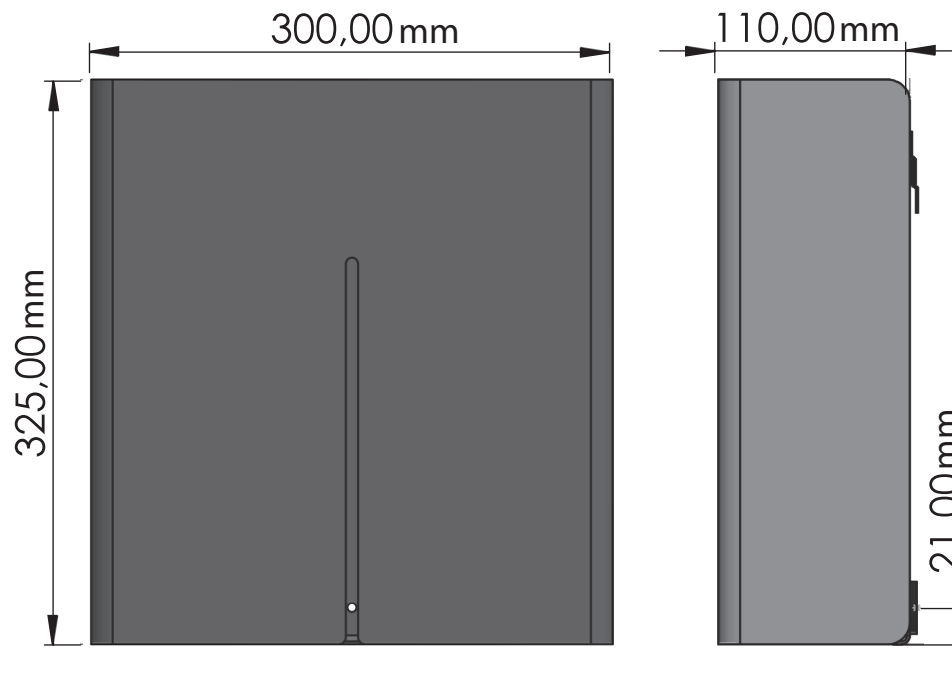

### Warning and hazard notices

Improper mounting or use can lead to accidents and serious injuries.

**Paper:** 220 x 90 mm  
Tork Advanced Soft H2 or similar

## PAPER DISPENSER

3x

D6.0 - H30

(A)

3x

D8.1 - DB4.0 - L40

(B)