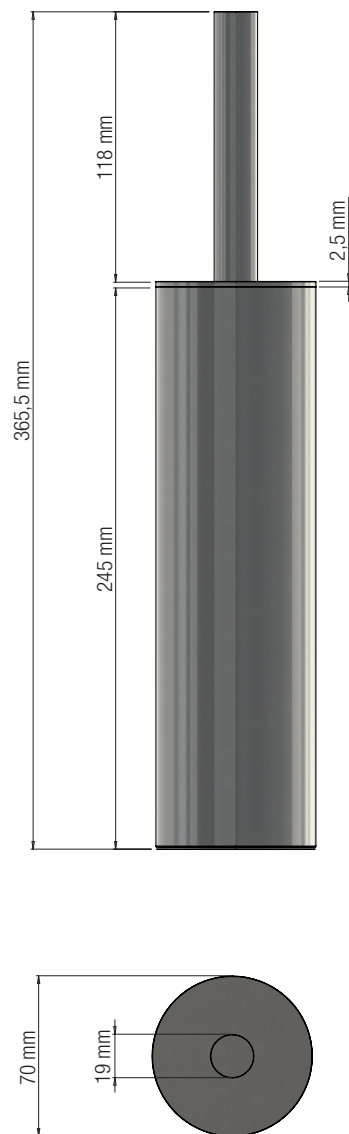

FROST
DENMARK

**NOVA2
TOILET BRUSH 9**

Fitting instruction

N1970

Material: Stainless steel, AISI 304
Design: Bønnelycke mdd.
Manufacturer: FROST A/S

TOILET BRUSH 9

MAINTENANCE

Cleaning and maintenance