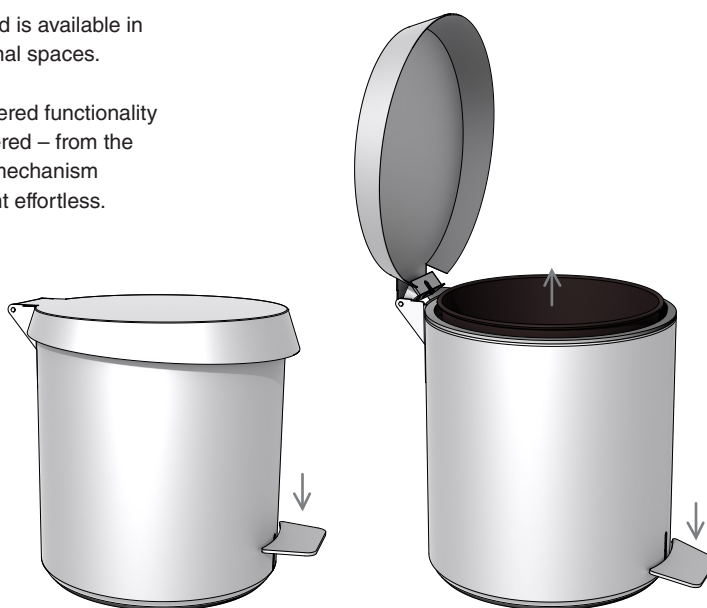

FROST

DENMARK

PEDAL BIN 3000, 3001, 3002 & 3003

DESIGNED BY BØNNELYCKE MDD

PRODUCT DETAILS, TECHNICAL DETAILS
AND FITTING INSTRUCTIONS

GERMAN
DESIGN
AWARD
SPECIAL
2019

DESIGN
AWARD
2018

MATERIAL: STAINLESS STEEL

PRODUCT INFORMATION

- ① Frost Pedal Bin is design that elevates everyday living – and is available in four sizes, making it suitable for both private and professional spaces.

Frost Pedal Bin is an elegant fusion of meticulously engineered functionality and refined design. Every detail has been carefully considered – from the silent soft-close lid and invisible fittings to the smart lifting mechanism that discreetly raises the inner bin, making bag replacement effortless.

Crafted in stainless steel with a PVD finish or black/white powder coating, the pedal bin presents itself as a unified, luxurious object – inside and out. The iconic lid, with its conical edge, adds a tactile dimension where form and function merge seamlessly, subtly inviting touch.

- ② Frost Pedal Bin is designed to meet everyday needs with effortless functionality and thoughtful details. Available in four practical sizes – 3 L, 6 L, 10 L, and 15 L – it offers a solution for everything from small bathrooms to larger kitchens and professional spaces.