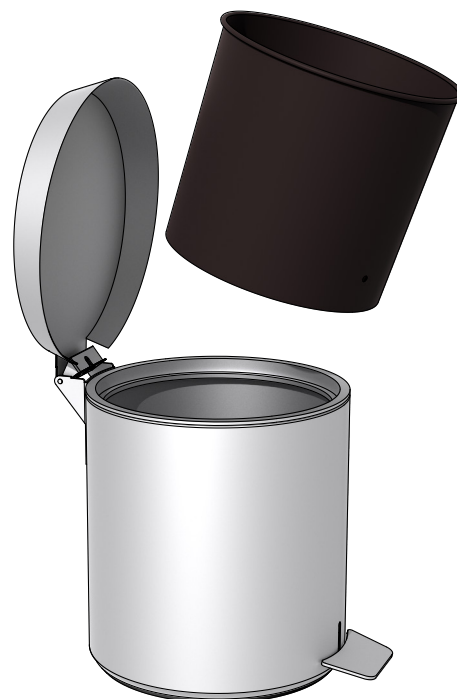

ITEM NUMBER:

N3001-LINER

N3002-LINER

N3003-LINER