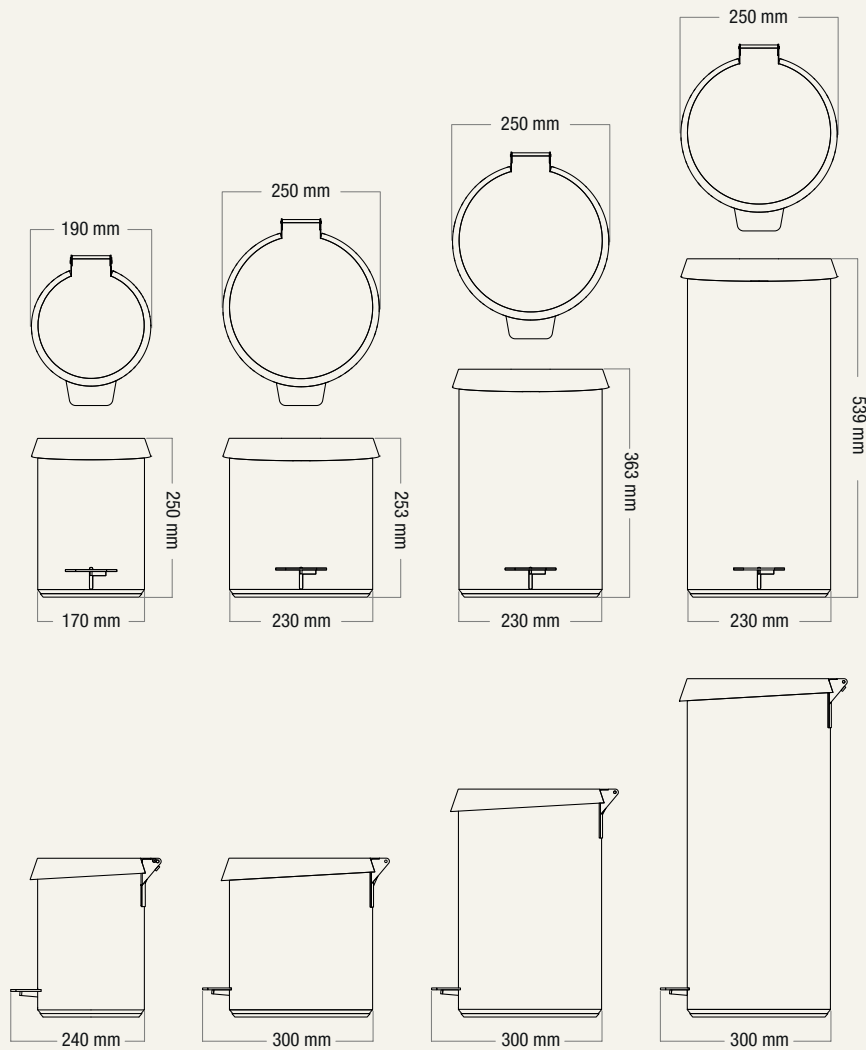

FROST

DENMARK

PEDAL BIN 3000, 3001, 3002 & 3003

DESIGNED BY BØNNELYCKE MDD

PRODUCT DETAILS, TECHNICAL DETAILS
AND FITTING INSTRUCTIONS

GERMAN
DESIGN
AWARD
SPECIAL
2019

DESIGN
AWARD
2018

MATERIAL: STAINLESS STEEL