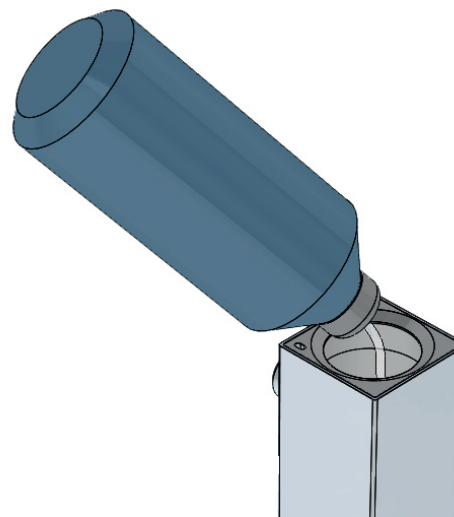

NOTE: Always use liquid with low viscosity, hence do not use shampoo, conditioner or shower gel etc.