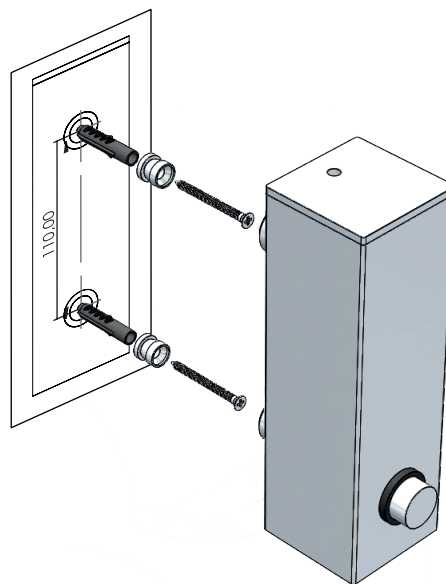

Warning and hazard notices

Improper mounting or use can lead to accidents and serious injuries.

NOTE: Do not mount the dispenser in the shower.