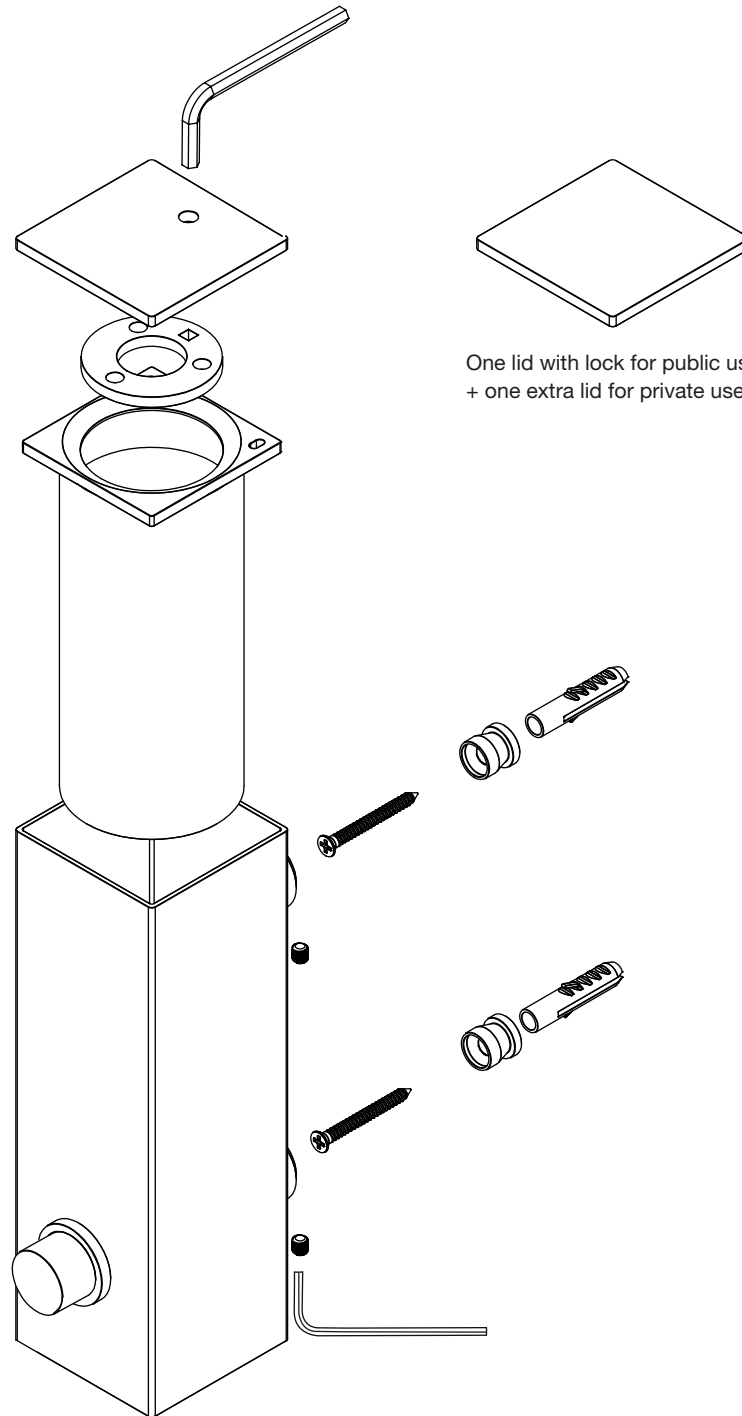

**SOAP DISPENSER 4**

(A)

2x

Ø8x40

(B)

2x

5x60

(C)

2x

M5x2,5

(D)

1x

2,5MM

(E)

1x

4MM

One lid with lock for public use  
+ one extra lid for private use.