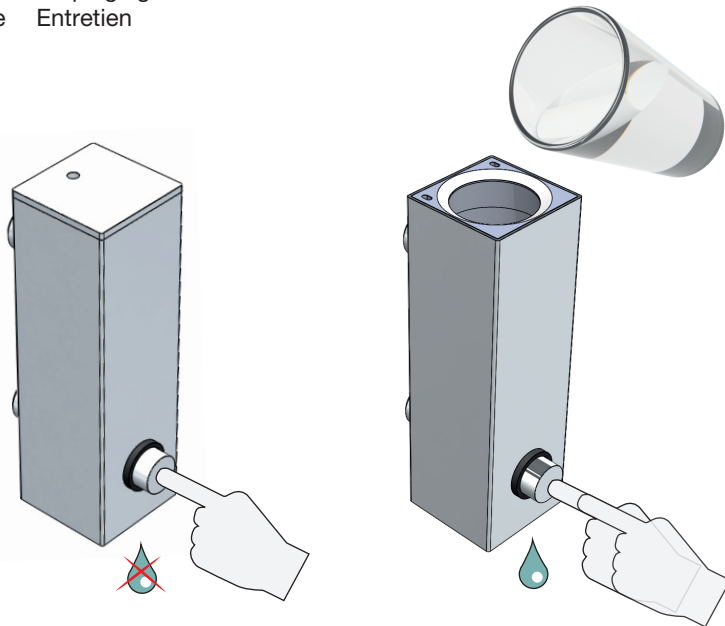

Maintenance Skötsel
Pflege Verpleging
Vedligeholdelse Entretien