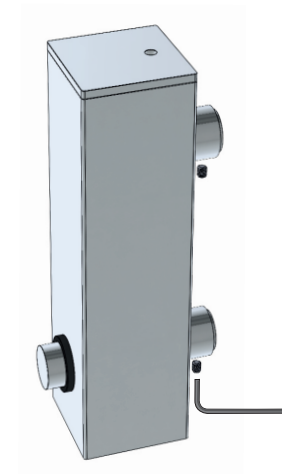

Warning and hazard notices

Improper mounting or use can lead to accidents and serious injuries.

NOTE: Do not mount the dispenser in the shower.