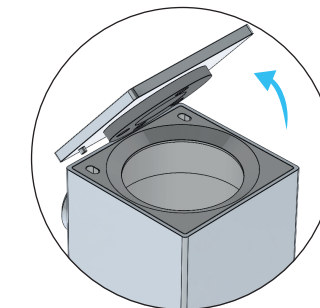

NOTE: Always use liquid with low viscosity, hence do not use shampoo, conditioner or shower gel etc.