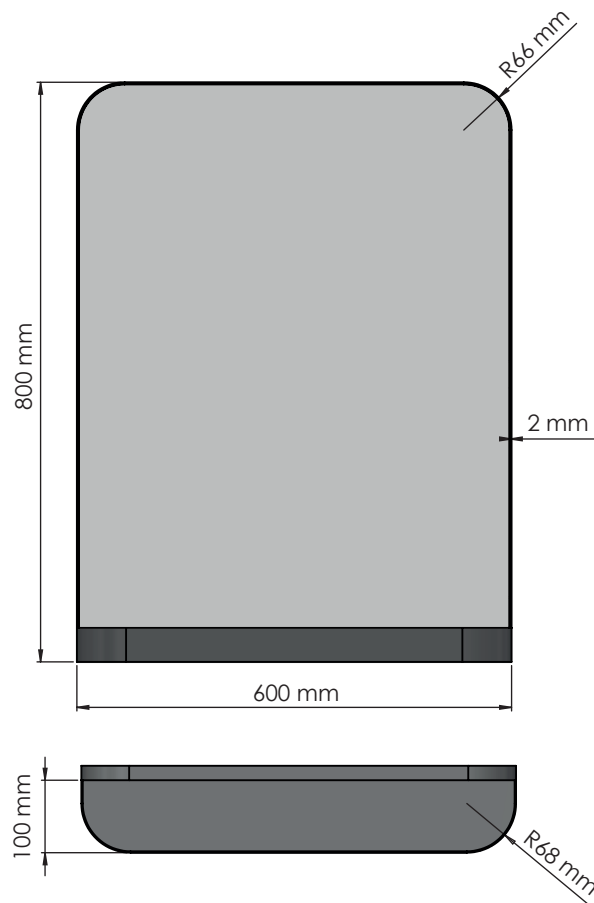

FROST
DENMARK

MIRROR TB600

www.frostdenmark.com

TB600-B - » Matt Black

TB600-W » Matt White

Material: Aluminium
Design: Tengbom
Manufacturer: FROST A/S
Bavne Alle 32, DK-8370 Hadsten.

Exclusion of liability