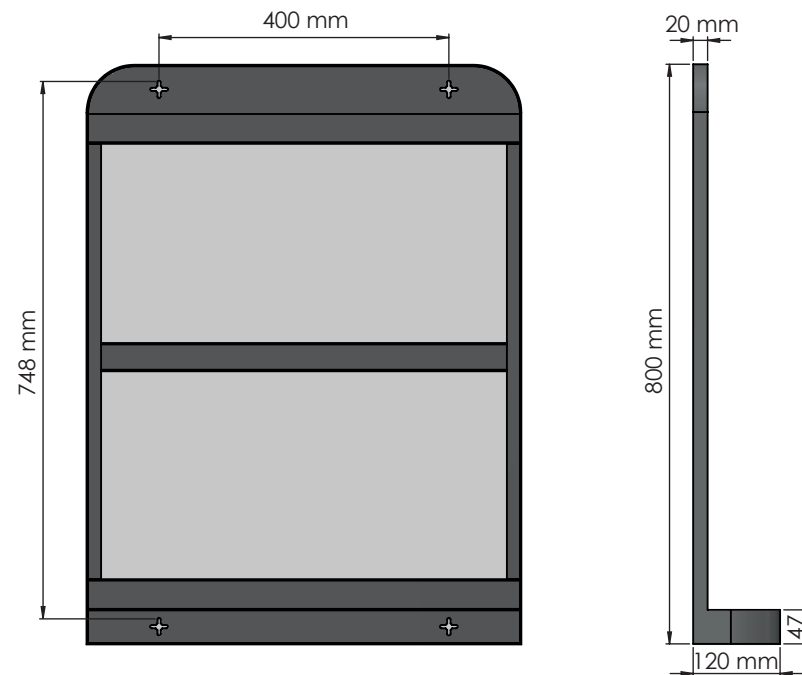

FROST
DENMARK

MIRROR TB600

www.frostdenmark.com

TB600-B - » Matt Black

TB600-W » Matt White

Material: Aluminium
Design: Tengbom
Manufacturer: FROST A/S
Bavne Alle 32, DK-8370 Hadsten.

Exclusion of liability