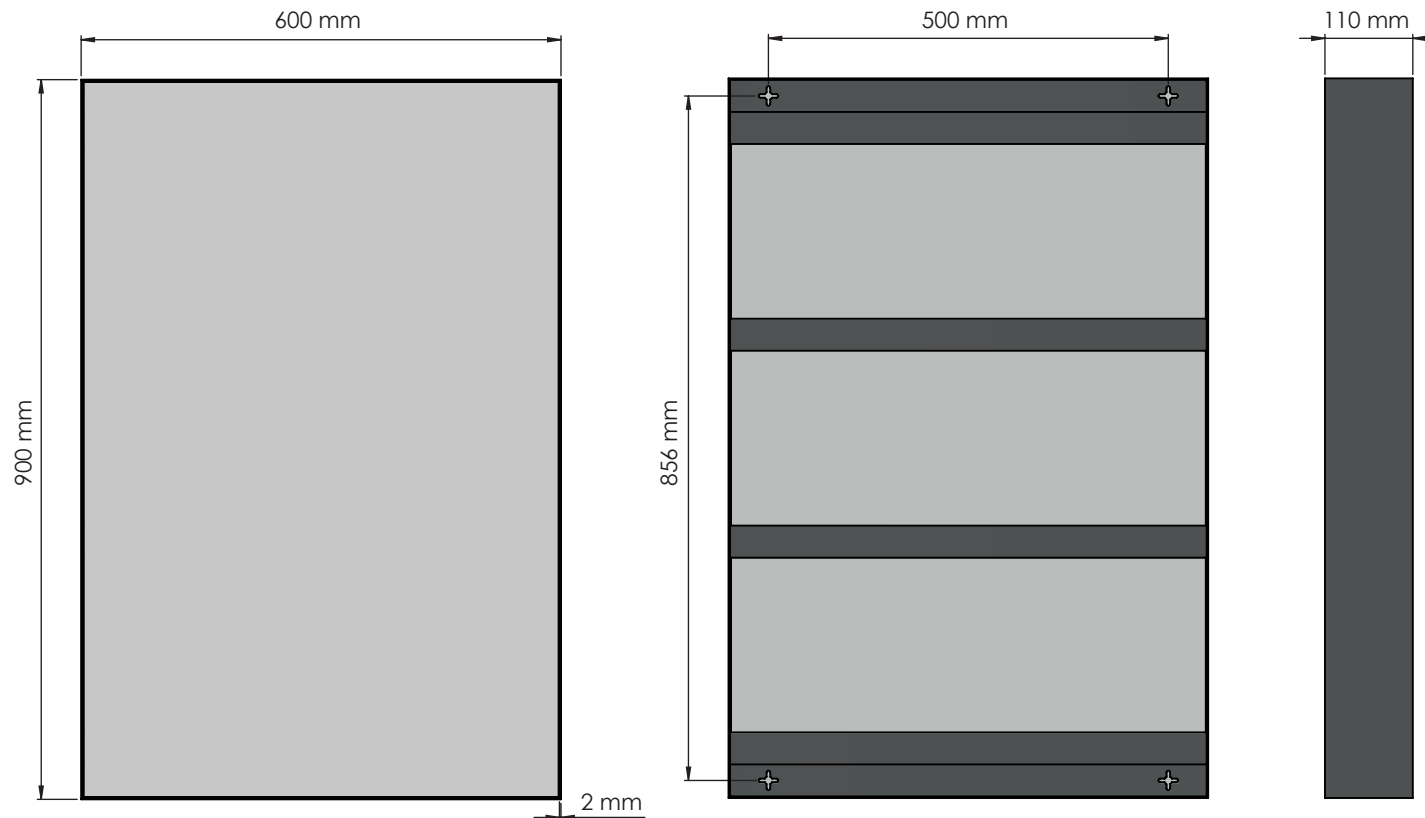

FROST
DENMARK

UNU
MIRROR 4128

www.frostdenmark.com

Matt Black:
U4128-B

Matt White:
U4128-W

Material: Aluminium
Design: Bønnelycke mdd
Manufacturer: FROST A/S
Bavne Alle 32, 8370 Hadsten

Exclusion of liability