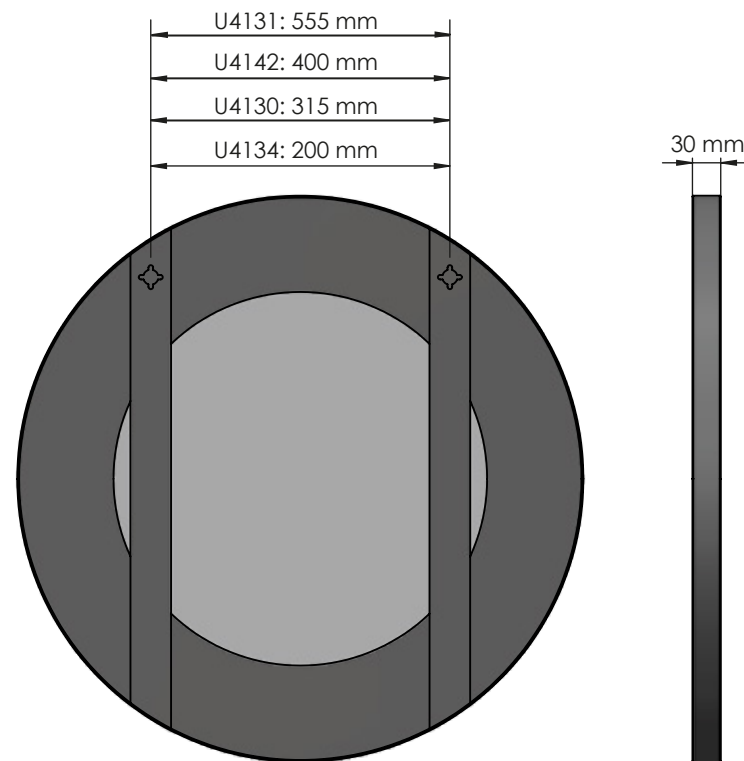

Cleaning and maintenance

Surfaces should be cleaned with a microfibre cloth, glass cleaner or other non abrasive and gentle agents.

Attention:

Never use solvents or aggressive household cleaners like bleach, acids (e.g. descalers) or ammonia-based bathroom cleaner to clean the product. Steel wool and hard brushes can permanently damage the surface of the steel.