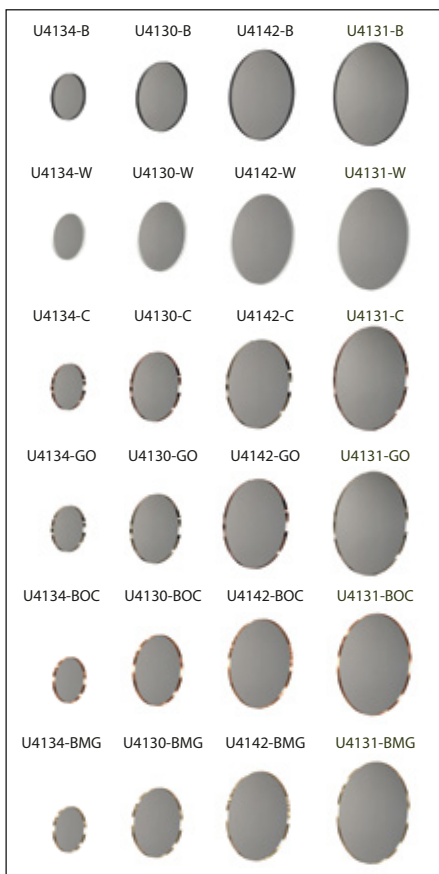

FROST

DENMARK

UNU MIRRORS

U4130, U4131, U4134 & U4142

www.frostdenmark.com

Material: Aluminium
Design: Bønnelycke mdd
Manufacturer: FROST A/S
 Bavne Alle 32, DK-8370 Hadsten

Exclusion of liability

FROST accepts no liability whatsoever for damage to persons or property that occurs or has occurred as a result of improper installation or maintenance, particularly if the safety instructions and other points to note listed are not or have not been observed in full.

- | | |
|----------|----------|
| 2x | 2x |
| | |
| Ø8 - L40 | Ø5 - L40 |
| A | B |