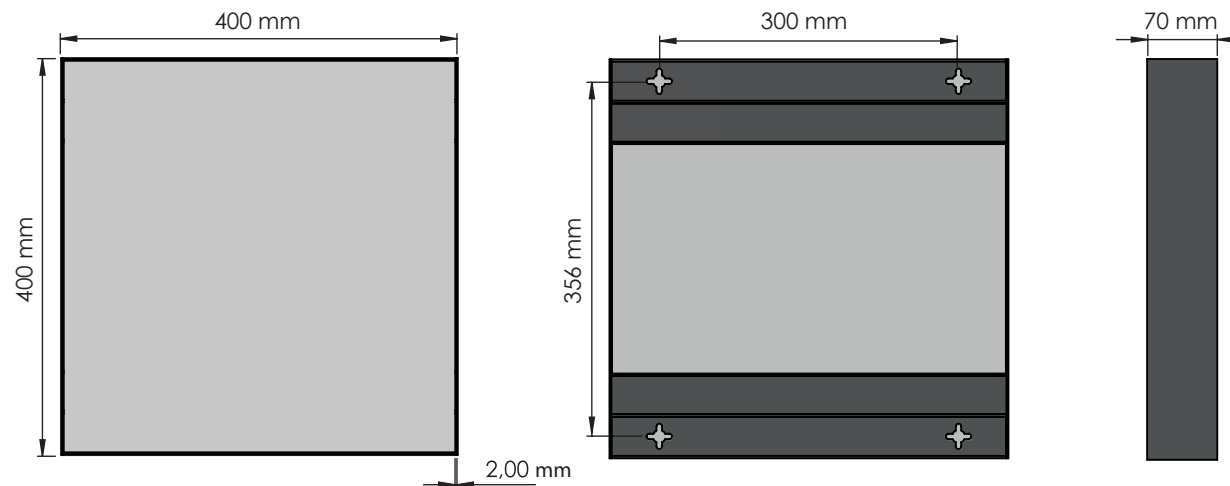

FROST
DENMARK

UNU
MIRROR 4132

www.frostdenmark.com

Matt Black:
U4132-B

Matt White:
U4132-W

Material: Aluminium
Design: Bønnelycke mdd
Manufacturer: FROST A/S
Bavne Alle 32, DK-8370 Hadsten

Mounting: horizontally or vertically