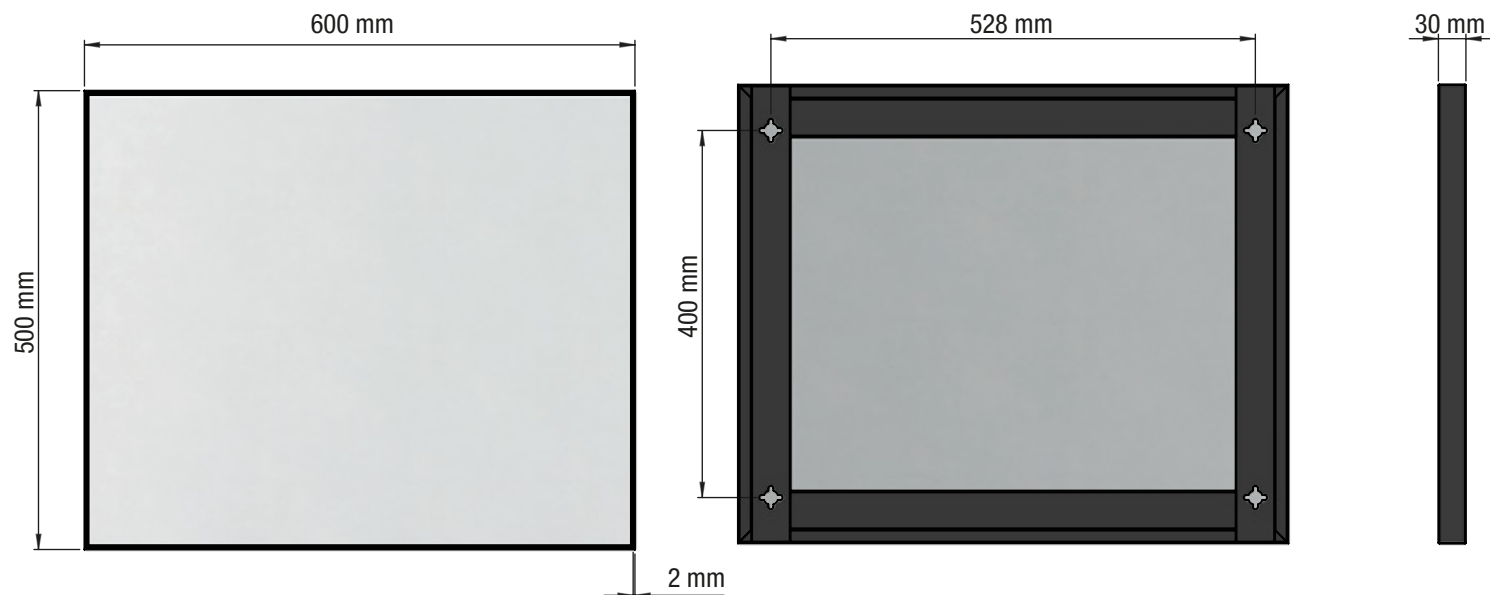

FROST
DENMARK

UNU
MIRROR 4135

www.frostdenmark.com

U4135-B » matt black

U4135-W » matt white

Material: Aluminium
Design: Bønnelycke mdd
Manufacturer: FROST A/S,
Bavne Alle 32, DK-8370 Hadsten

Mounting: horizontally or vertically