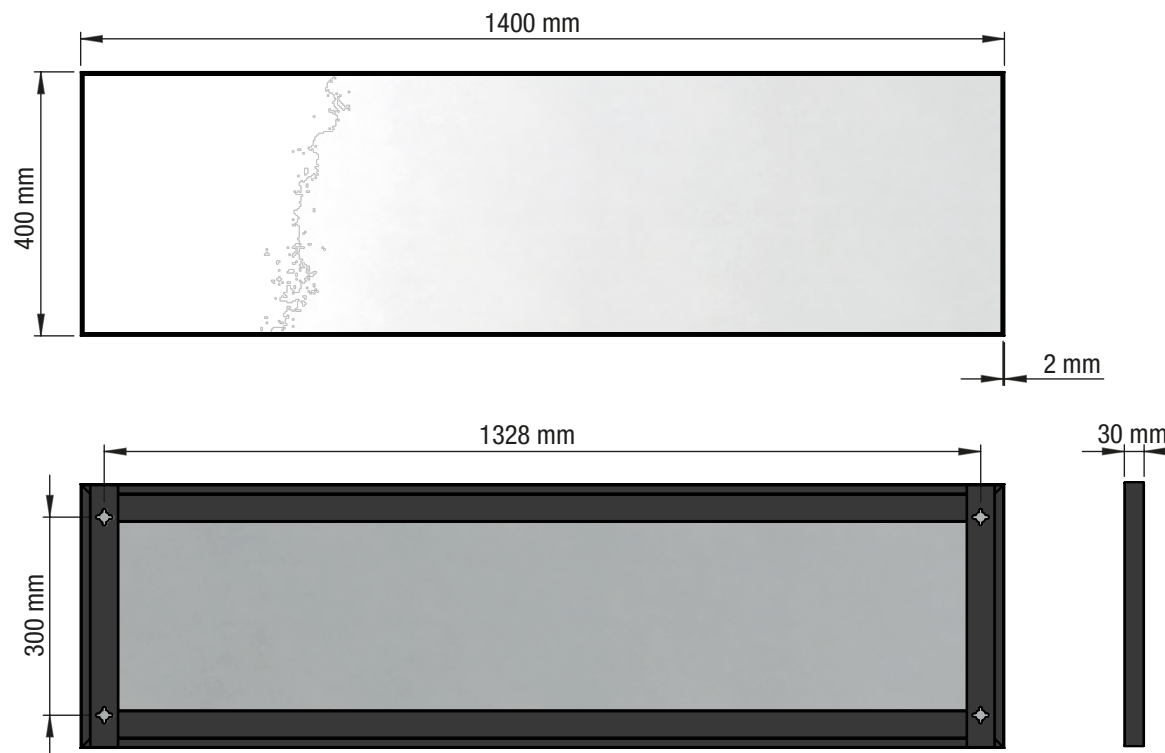

FROST
DENMARK

UNU
MIRROR 4137

www.frostdenmark.com

Matt Black:
U4137-B

Matt White
U4137-W

Material: Aluminium
Design: Bønnelycke mdd
Manufacturer: FROST A/S
Bavne Alle 32, 8370 Hadsten

Mounting: horizontally or vertically