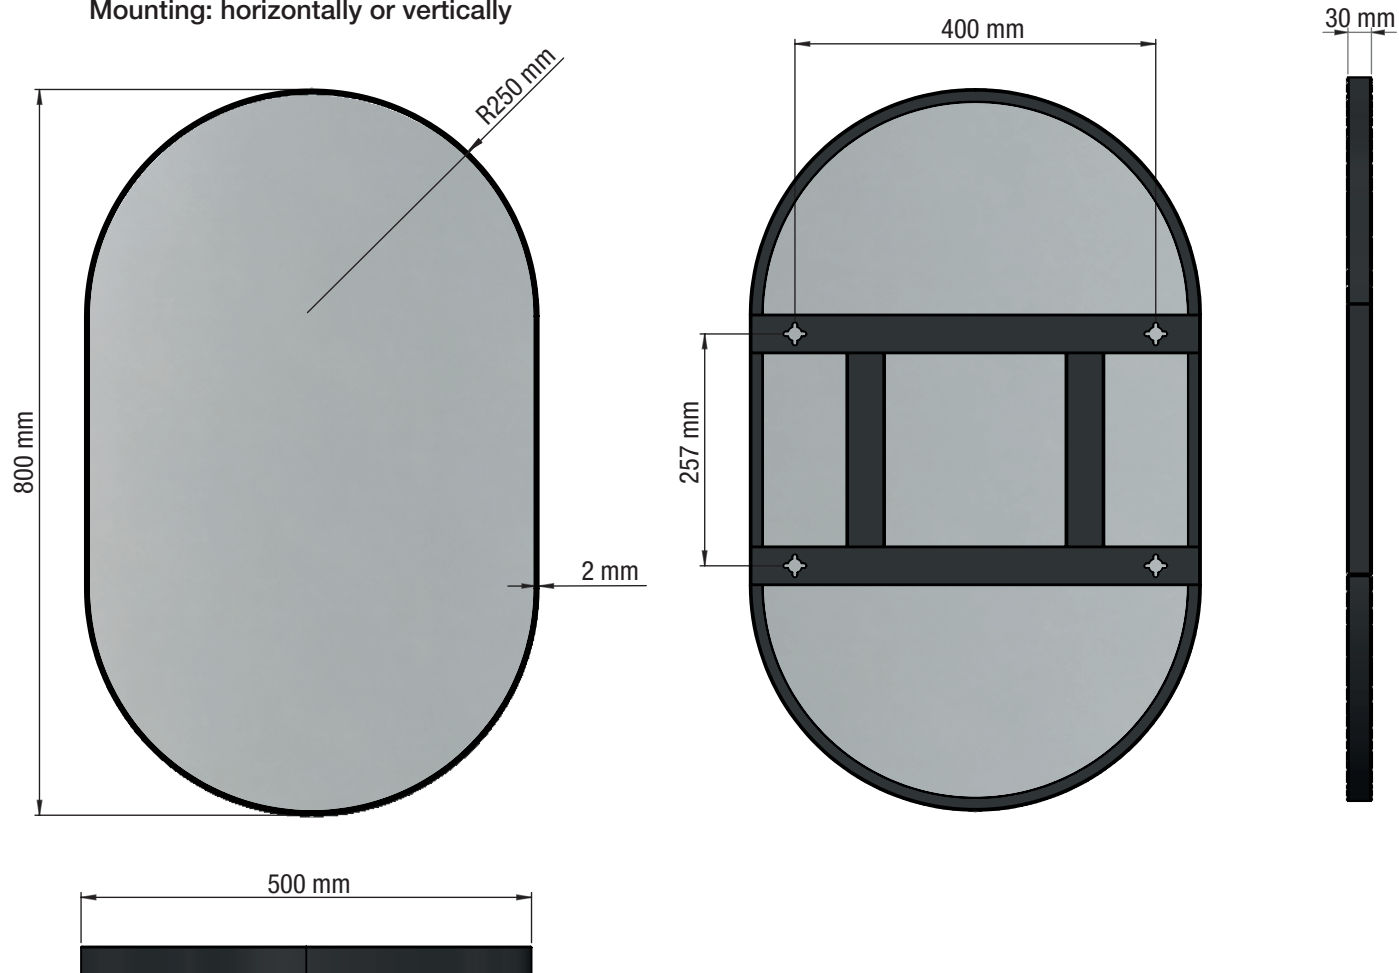

FROST
DENMARK

UNU

MIRROR 4138

www.frostdenmark.com

Matt Black:
U4138-B

Matt White:
U4138-W

Material: Aluminium
Design: Bønnelycke mdd
Manufacturer: FROST A/S
Bavne Alle 32, DK-8370 Hadsten

Mounting: horizontally or vertically