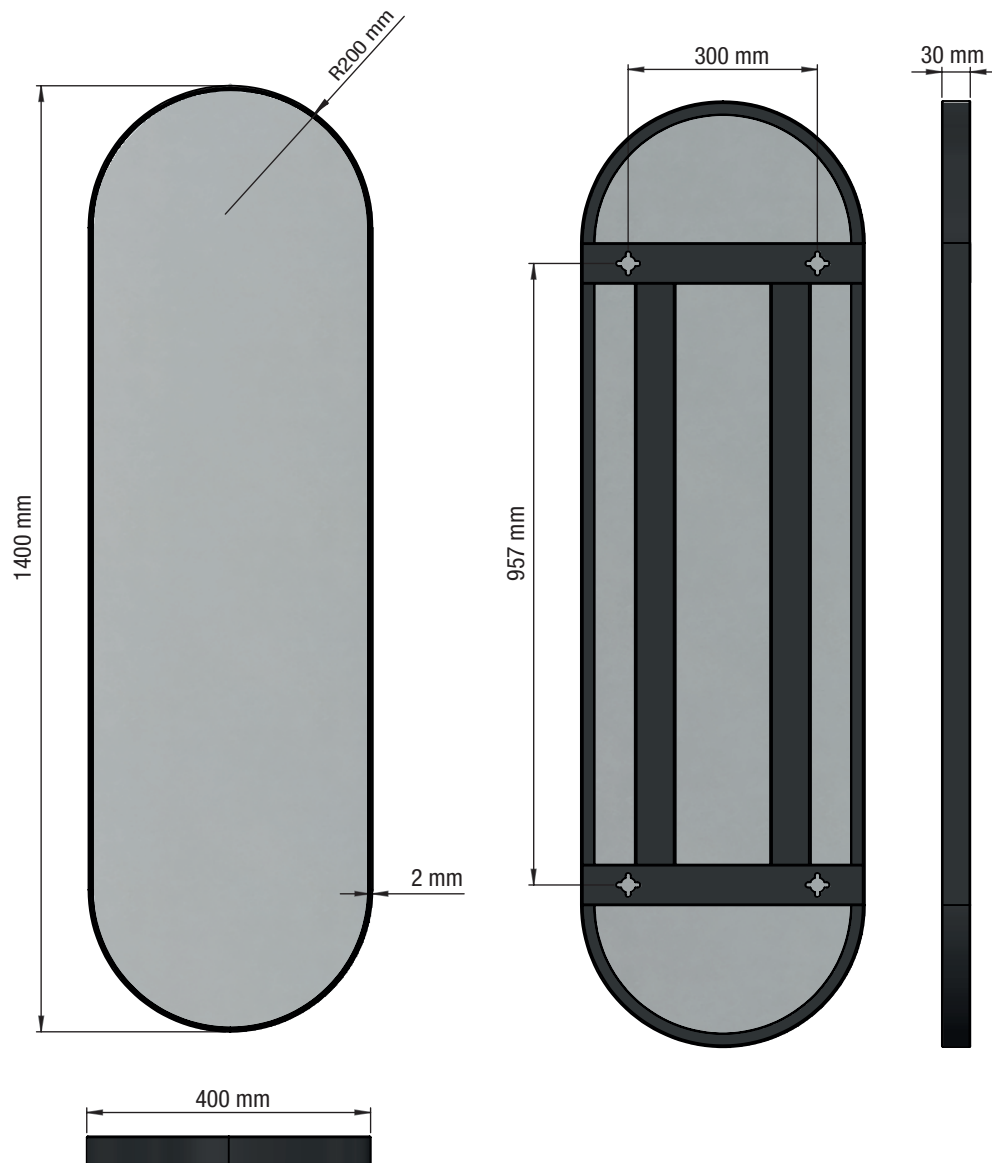

FROST
DENMARK

UNU
MIRROR 4139

www.frostdenmark.com

Matt Black:
U4139-B

Matt White:
U4139-W

Material: Aluminium
Design: Bønnelycke mdd
Manufacturer: FROST A/S
Bavne Alle 32, DK-8370 Hadsten

Mounting: horizontally or vertically